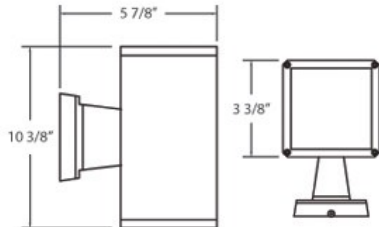

19209, SCONCE, 2X50WGU10

PRODUCT DETAILS

No.	:	19209-012
Product Color	:	GREY
Shade / Accent Colour	:	CLEAR
Width	:	3.375"
Height	:	10.375"
Ext	:	5.875"
Weight	:	2.8lbs

LIGHT SOURCE DETAILS

Number of Bulbs	:	2
Light Source	:	Halogen
Light Source Type	:	GU10
Input Voltage	:	120V
Bulb Voltage	:	120V
Socket Type	:	GU10
Wattage	:	50W
Total Wattage	:	100W
Bulb Included	:	No

Options Available

ITEM NO. 19209-012	FINISH GREY	SHADE CLEAR
------------------------------	-----------------------	-----------------------

TECHNICAL DETAILS

Light Direction	:	Down
Adjustable Lamp Head	:	No
IP Rating	:	55
Location	:	WET
Approval	:	