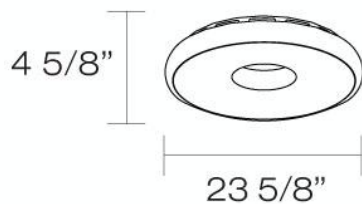

Project Information

Job Name: _____ Date: _____ Type: _____
Comments: _____