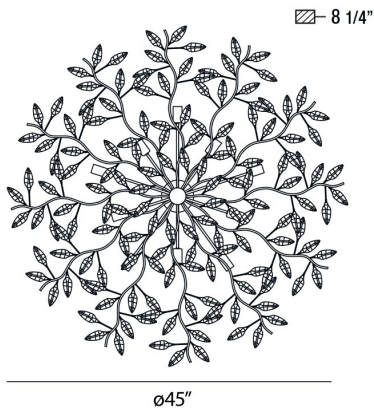

FELINA, 45" CEILING MOUNT

PRODUCT DETAILS

No.	:	19384-016
Product Color	:	CHROME
Product Material	:	METAL
Shade / Accent Colour	:	CLEAR
Shade / Accent Material	:	CRYSTAL
Diameter	:	45"
Height	:	8.25"
Weight	:	34.3lbs

Options Available

ITEM NO.	FINISH	SHADE
19384-016	CHROME	CLEAR

TECHNICAL DETAILS

Canopy / Backplate Height	:	1.25"
Canopy / Backplate Dia.	:	4.75"
Adjustable Lamp Head	:	No
Location	:	DRY
Approval	:	

PROJECT INFORMATION