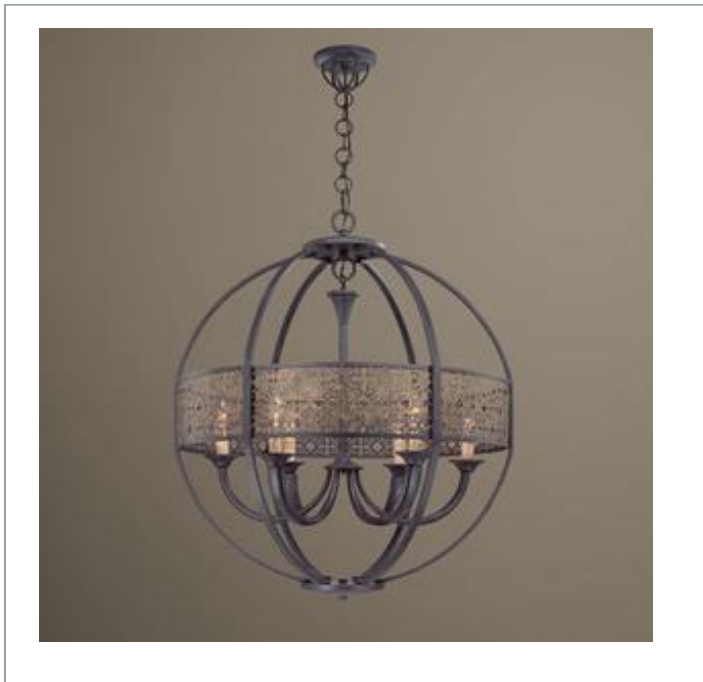

## ARSENAL , 6-LIGHT CHANDELIER

### Product Specifications

Model No.: 19369  
Height: 36.5"  
Chain / Cord Length: 180"  
Diameter: 31.5"  
Est. Shipping Weight: 43.12 lbs  
No. of Bulbs: 6  
Bulb Wattage: 60 watts  
Bulb Type: B10   
Bulb Base: E12  
Bulb Voltage: 120 volts

### Options Available

ITEM CODE	FINISH	SHADE
19369-013	ancient bronze	antique gold

### Colour / Shades Available

FINISH	SHADE
ancient bronze	antique gold

A lithe cirlet set swirls elegantly around the central fixture. A complexly engraved band of brushed bronze is set in a matte obsidian frame that illuminates the cream faux candles encased within. The majestic sweep of the iron arms slip seductively out of the bottom, and the resulting light radiates in a varied yet graceful pattern through the intricacy of the band.