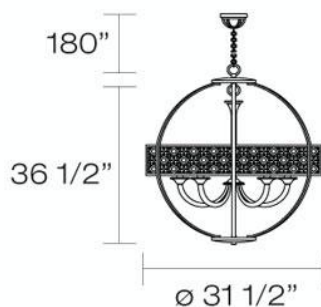

Project Information

Job Name: _____ Date: _____ Type: _____
Comments: _____