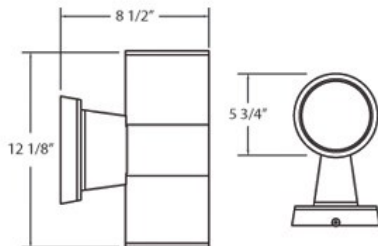

19204, SCONCE, 2X75WPAR30

PRODUCT DETAILS

No.	:	19204-017
Product Color	:	GREY
Shade / Accent Colour	:	CLEAR
Width	:	5.75"
Height	:	12.125"
Ext	:	8.5"
Weight	:	4.7lbs

LIGHT SOURCE DETAILS

Number of Bulbs	:	2
Light Source	:	Incandescent
Light Source Type	:	PAR30
Input Voltage	:	120V
Bulb Voltage	:	120V
Socket Type	:	E26
Wattage	:	75W
Total Wattage	:	150W
Bulb Included	:	No

Options Available

ITEM NO.	FINISH	SHADE
19204-017	GREY	CLEAR

TECHNICAL DETAILS

Light Direction	:	Down
Adjustable Lamp Head	:	No
IP Rating	:	55
Location	:	WET
Approval	:	

PROJECT INFORMATION

 Job Name: Date: Type: