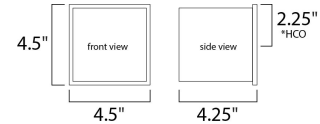

E41308-BZ
Alumilux AL 2-Light LED Wall Mount

Finish
Bronze

Glass/Shade

Product Category
Wall Sconce

Lamping

Number of Bulb(s)	2
Light Type	LED
Bulb Type	LED
Max Bulb Wattage	3
Max Fixture Wattage	6
Rated Life	±5,000 Hours
Rated Lumens	±320
Color Temp	±3,000 K
Bulb(s) Included	Integrated
Light Up/Down	N/A
Beam Spread	N/A
CRI	N/A
Photo Cell Included	N/A
Ballast/Driver/Transformer	No
Dimmable	No

Measurements

Width	4.50"
Height	4.50"
Length	4.50"
Extension	4.25"
Back Plate Width	N/A
Back Plate Height	N/A
HCO	2.25"
Min Overall Height	N/A
Max Overall Height	N/A
Hanging Weight	2.09 lb(s)
Height Adjustable	N/A
Slope	N/A
Chain Length	N/A
Wire Length	N/A
Canopy Width	N/A
Canopy Height	N/A
Canopy Length	N/A

Shipping

Carton Weight	2.20 lb(s)
Carton Width	6.30"
Carton Height	7.09"
Carton Length	7.09"
Carton Cubic Feet	N/A
Master Pack	12
Master Pack Weight	29.48 lb(s)
Master Pack Width	14.96"
Master Pack Height	14.96"
Master Pack Length	19.69"
Master Cubic Feet	N/A
UPS Shippable	Yes

Certification

Safety Rating	Wet
Energy Star	No
CA Title 24	No
CA Title 20	No
ADA	No

Other

UPC Code	845094060505
Material	Aluminum

Equivalents

Incandescent Watts	N/A
Fluorescent Watts	N/A

ET2 Contemporary Lighting and all designs, logos and images © 2015 ET2 Contemporary Lighting. All Rights Reserved. ET2 Contemporary Lighting reserves the right, at any time, to make changes in the design and/or construction of the product including the discontinuation of product without prior notice. Color may vary from what is pictured above due to limitations inherent to photographic processes. Always consult a qualified, licensed electrician before installation of any product weighing 35 pounds or more. We recommend that a qualified, licensed electrician do the installation. Always install to a mechanically sound structure.