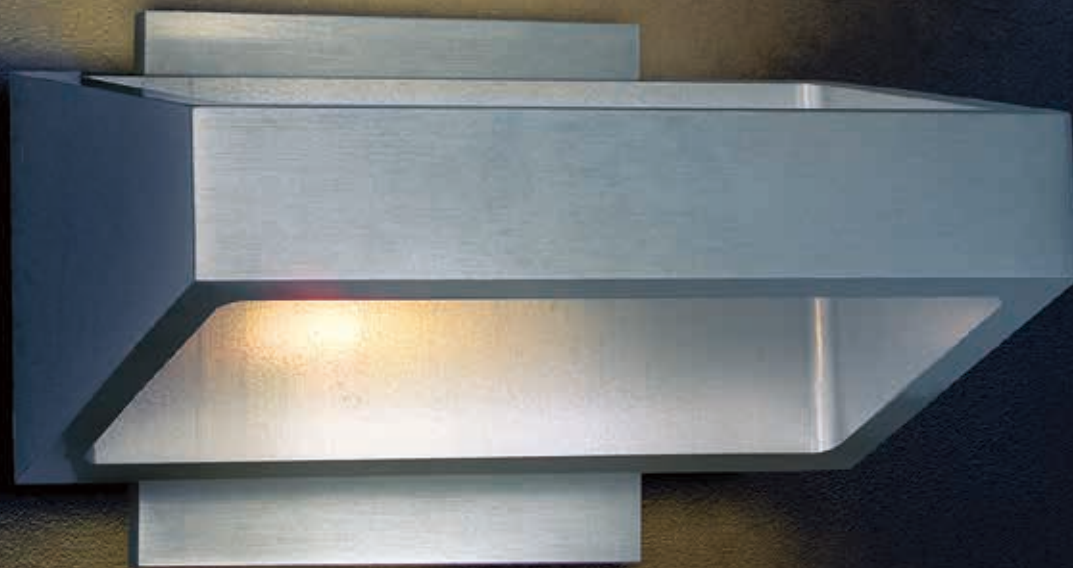

ALUMILUX

- Available in various shapes and finishes
- Cast and Machined Aluminum
- 3000K Color Temperature
- CRI 80+

E41302-SA, -WT
Wall Mount

A

E41304-SA
Wall Mount

B

E41305-SA
Wall Mount

C

	ITEM #	FINISH	LAMPING	DIMENSION	HCO	CRI	LUMENS	Additional Information
A	E41302	SA, WT	18 x 0.3W LED 3000K (Integrated)	7.25"W x 4.5"H x 5.25"Ext.	2.25"	80+	445	 
B	E41304	SA	2 x 3W LED 3000K (Integrated)	8"W x 4.5"H x 4.25"Ext.	2.25"	80+	320	 
C	E41305	SA	27 x 0.3W LED 3000K (Integrated)	15.75"W x 4.5"H x 4.25"Ext.	2.25"	80+	310	 

Finish options: Satin Aluminum (SA) White (WT)