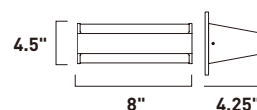

ALUMILUX

- Available in various shapes and finishes
- Cast and Machined Aluminum
- 3000K Color Temperature
- CRI 80+

A

B

C

	ITEM #	FINISH	LAMPING	DIMENSION	HCO	CRI	LUMENS	Additional Information
A	E41302	SA, WT	18 x 0.3W LED 3000K (Integrated)	7.25"W x 4.5"H x 5.25"Ext.	2.25"	80+	445	
B	E41304	SA	2 x 3W LED 3000K (Integrated)	8"W x 4.5"H x 4.25"Ext.	2.25"	80+	320	
C	E41305	SA	27 x 0.3W LED 3000K (Integrated)	15.75"W x 4.5"H x 4.25"Ext.	2.25"	80+	310	

Finish options: Satin Aluminum (SA) White (WT)