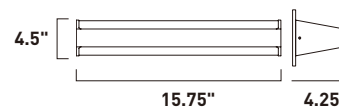

ALUMILUX

- Available in various shapes and finishes
- Cast and Machined Aluminum
- 3000K Color Temperature
- CRI 80+

E41302-SA, -WT
Wall Mount

A

E41304-SA
Wall Mount

B

E41305-SA
Wall Mount

C

	ITEM #	FINISH	LAMPING	DIMENSION	HCO	CRI	LUMENS	Additional Information
A	E41302	SA, WT	18 x 0.3W LED 3000K (Integrated)	7.25"W x 4.5"H x 5.25"Ext.	2.25"	80+	445	 
B	E41304	SA	2 x 3W LED 3000K (Integrated)	8"W x 4.5"H x 4.25"Ext.	2.25"	80+	320	 
C	E41305	SA	27 x 0.3W LED 3000K (Integrated)	15.75"W x 4.5"H x 4.25"Ext.	2.25"	80+	310	 