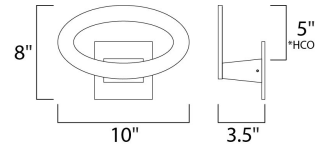

Finish

Satin Aluminum

Glass/Shade

Product Category

Wall Sconce

Lamping

Number of Bulb(s)	7
Light Type	LED
Bulb Type	LED
Max Bulb Wattage	1
Max Fixture Wattage	7
Rated Life	±5,000 Hours
Rated Lumens	±560
Color Temp	±3,000 K
Bulb(s) Included	Integrated
Light Up/Down	N/A
Beam Spread	N/A
CRI	N/A
Photo Cell Included	N/A
Ballast/Driver/Transformer	No
Dimmable	No

Measurements

Width	10.00"
Height	8.00"
Length	N/A
Extension	3.50"
Back Plate Width	N/A
Back Plate Height	N/A
HCO	5.00"
Min Overall Height	N/A
Max Overall Height	N/A
Hanging Weight	1.60 lb(s)
Height Adjustable	N/A
Slope	N/A
Chain Length	N/A
Wire Length	N/A
Canopy Width	N/A
Canopy Height	N/A
Canopy Length	N/A

Shipping

Carton Weight	2.20 lb(s)
Carton Width	5.91"
Carton Height	12.60"
Carton Length	9.45"
Carton Cubic Feet	N/A
Master Pack	4
Master Pack Weight	11.00 lb(s)
Master Pack Width	13.39"
Master Pack Height	13.60"
Master Pack Length	20.08"
Master Cubic Feet	N/A
UPS Shippable	Yes

Certification

Safety Rating	Wet
Energy Star	No
CA Title 24	No
CA Title 20	No
ADA	Yes

Other

UPC Code	845094060437
Material	Aluminum

Equivalents

Incandescent Watts	N/A
Fluorescent Watts	N/A

ET2 Contemporary Lighting and all designs, logos and images © 2015 ET2 Contemporary Lighting. All Rights Reserved. ET2 Contemporary Lighting reserves the right, at any time, to make changes in the design and/or construction of the product including the discontinuation of product without prior notice. Color may vary from what is pictured above due to limitations inherent to photographic processes. Always consult a qualified, licensed electrician before installation of any product weighing 35 pounds or more. We recommend that a qualified, licensed electrician do the installation. Always install to a mechanically sound structure.