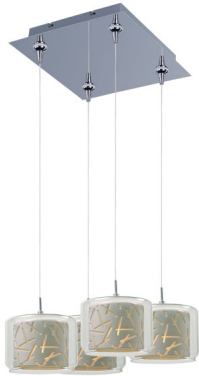

Product Specifications for E94749-10PC

Job Name:	Job Type:
Quantity:	Comments:

E94749-10PC
Minx 4-Light RapidJack Pendant and Canopy

Finish
Polished Chrome

Glass/Shade
Clear/White

Product Category
Multi-Light Pendant

Lamping

Number of Bulb(s)	4
Light Type	Xenon
Bulb Type	12V GY6.35 T4
Max Bulb Wattage	50
Max Fixture Wattage	200
Rated Life	±2,000 Hours
Rated Lumens	±3,000
Color Temp	±2,900 K
Bulb(s) Included	Yes
Light Up/Down	N/A
Beam Spread	N/A
CRI	N/A
Photo Cell Included	N/A
Ballast/Driver/Transformer	No
Dimmable	Low-Voltage

Measurements

Width	10.75"
Height	5.50"
Length	10.75"
Extension	N/A
Back Plate Width	N/A
Back Plate Height	N/A
HCO	N/A
Min Overall Height	N/A
Max Overall Height	129.00"
Hanging Weight	5.72 lb(s)
Height Adjustable	Yes
Slope	N/A
Chain Length	N/A
Wire Length	120.00"
Canopy Width	10.8"
Canopy Height	2.5"
Canopy Length	10.8"