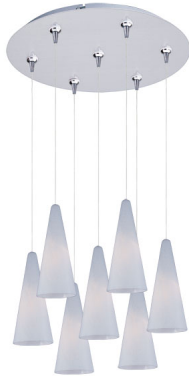

Product Specifications for E93728-101SN

Job Name:	Job Type:
Quantity:	Comments:

E93728-101SN
Minx 7-Light RapidJack Pendant and Canopy

Finish
Satin Nickel

Glass/Shade
White Lava

Product Category
Multi-Light Pendant

Lamping

Number of Bulb(s)	7
Light Type	Xenon
Bulb Type	12V GY6.35 T4
Max Bulb Wattage	50
Max Fixture Wattage	350
Rated Life	±2,000 Hours
Rated Lumens	±5,250
Color Temp	±2,900 K
Bulb(s) Included	Yes
Light Up/Down	N/A
Beam Spread	N/A
CRI	N/A
Photo Cell Included	N/A
Ballast/Driver/Transformer	No
Dimmable	Low-Voltage

Measurements

Width	17.00"
Height	10.00"
Length	N/A
Extension	N/A
Back Plate Width	N/A
Back Plate Height	N/A
HCO	N/A
Min Overall Height	N/A
Max Overall Height	132.50"
Hanging Weight	4.94 lb(s)
Height Adjustable	Yes
Slope	N/A
Chain Length	N/A
Wire Length	120.00"
Canopy Width	17.0"
Canopy Height	2.5"
Canopy Length	