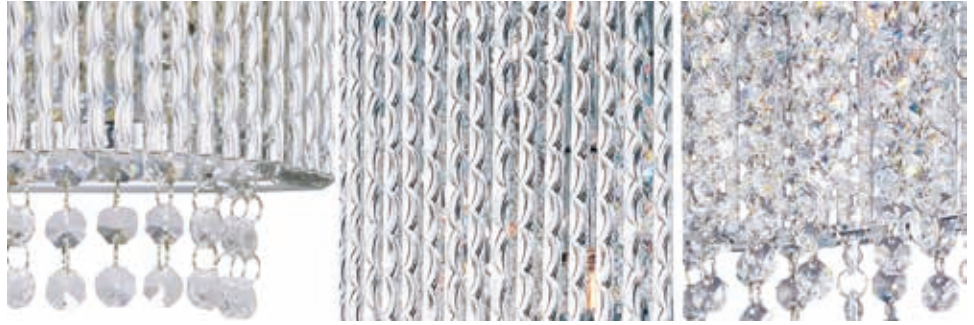

# SPIRAL

The Spiral Collection features curled metal tubing that shines like diamonds radiating in the sun. Strands of high quality K9 crystal beads add to the opulence of the fixture, offering a distinct sparkle visible whether off or on.

# SPIRAL

- Oval shape frame
- Crystal Included
- Features K9 crystal beads
- 2900K Color Temperature
- G9, Xenon Lamps Included

**E23144-10PC**  
 Pendant  
 A

	ITEM #	FINISH	LAMPING	DIMENSION	LUMENS	Additional Information
<b>A</b>	E23144	10PC	6 x 40W G9 Xenon (Incl.)	32"L x 12"W x 9.5"H x 127"OAH	2400	ⓘ

Finish: Clear/White (10) Polished Chrome (PC)

# SPIRAL

- Oval shape frame
- Crystal Included
- Features K9 crystal beads
- 2900K Color Temperature
- G9, Xenon Lamps Included

• Bright cut Jewelry function

**E23146-10PC**  
Pendant

**A**

	ITEM #	FINISH	LAMPING	DIMENSION	LUMENS	Additional Information
<b>A</b>	E23146	10PC	9 x 40W G9 Xenon (Incl.)	35"L x 11"W x 10"H x 118"OAH	3600	ⓘ