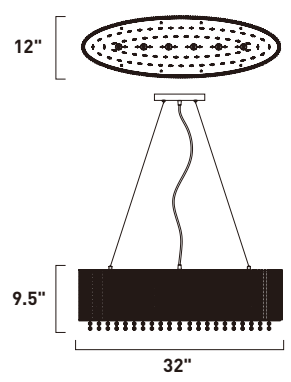

# SPIRAL

The Spiral Collection features curled metal tubing that shines like diamonds radiating in the sun. Strands of high quality K9 crystal beads add to the opulence of the fixture, offering a distinct sparkle visible whether off or on.

# SPIRAL

- Oval shape frame
- Crystal Included
- Features K9 crystal beads
- 2900K Color Temperature
- G9, Xenon Lamps Included

**E23144-10PC**  
 Pendant  
 A

	ITEM #	FINISH	LAMPING	DIMENSION	LUMENS	Additional Information
<b>A</b>	E23144	10PC	6 x 40W G9 Xenon (Incl.)	32"L x 12"W x 9.5"H x 127"OAH	2400	ⓘ

**E23135-10PC**  
Pendant

**C**

	ITEM #	FINISH	LAMPING	DIMENSION	LUMENS	Additional Information
<b>B</b>	E23137	10PC	10 x 40W G9 Xenon (Incl.)	22.5"W x 10.75"H x 130"OAH	4000	①
<b>C</b>	E23135	10PC	7 x 40W G9 Xenon (Incl.)	16.75"W x 11.5"H x 130"OAH	2800	①

**E**

	ITEM #	FINISH	LAMPING	DIMENSION	HCO	LUMENS	Additional Information
<b>A</b>	E23133	10PC	7 x 40W G9 Xenon (Incl.)	16.75"W x 9.5"H		2800	
<b>B</b>	E23132	10PC	10 x 40W G9 Xenon (Incl.)	22"W x 9"H		4000	
<b>C</b>	E23140	10PC	1 x 40W G9 Xenon (Incl.)	6"W x 11.75"H x 130"OAH		400	ⓘ (120°)
<b>D</b>	E23130	10PC	1 x 40W G9 Xenon (Incl.)	7.5"W x 8.25"H x 3.75"Ext.	3.25"	400	♿
<b>E</b>	E23131	10PC	2 x 40W G9 Xenon (Incl.)	7.5"W x 15"H x 3.75"Ext.	6"	800	♿