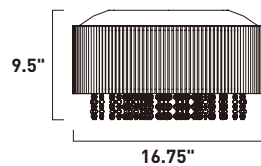

(Optional)
BUL-2.9W-G9-CL-120V
G9 LED Bulb
2.9W
Color Temperature: 2700K/3500K
Total Rated Lumens: 190/200
Life Rated: 25,000 Hours
CRI: 80+
Dimmable