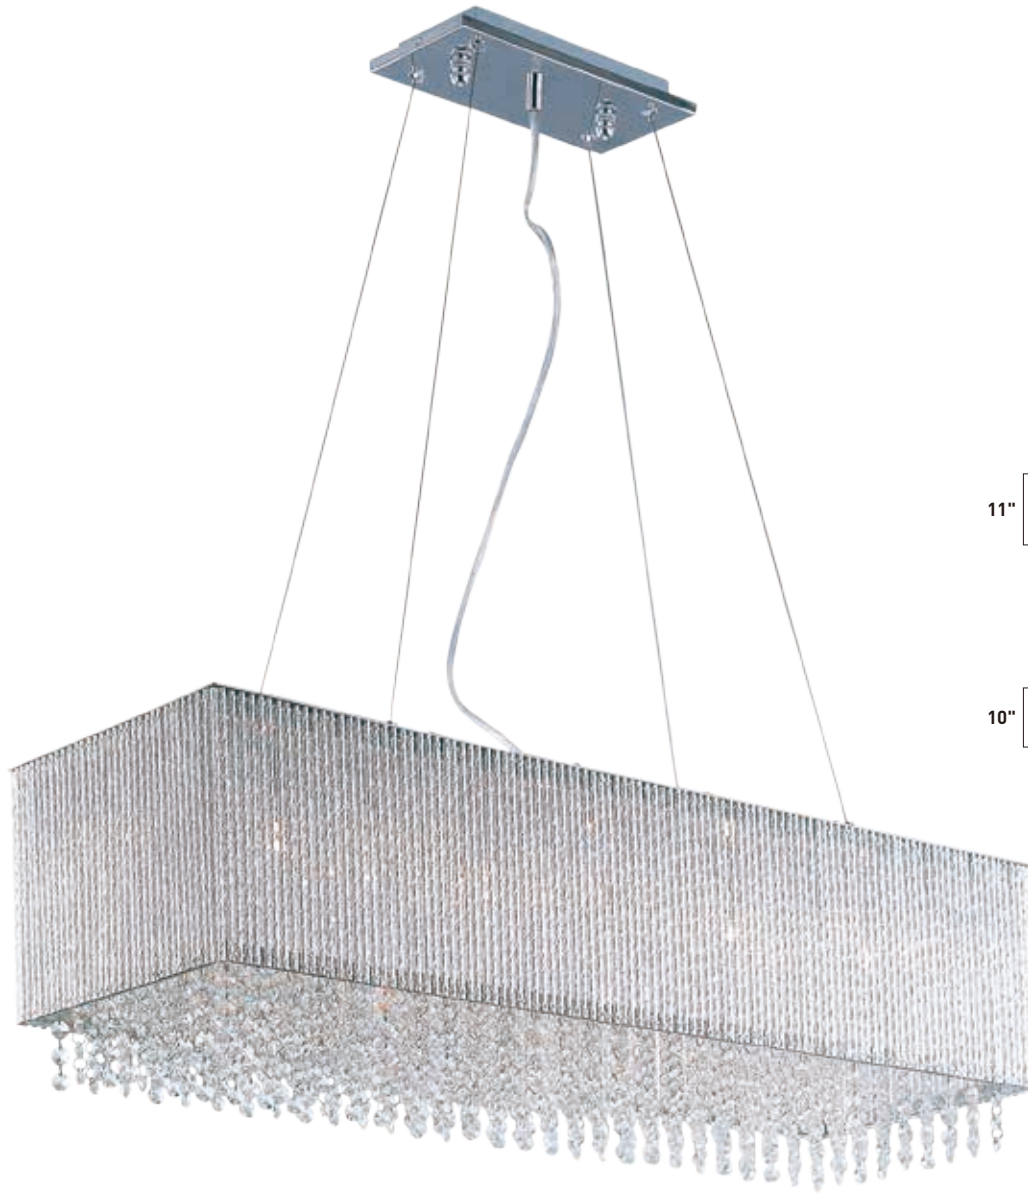

# SPIRAL

The Spiral Collection features curled metal tubing that shines like diamonds radiating in the sun. Strands of high quality K9 crystal beads add to the opulence of the fixture, offering a distinct sparkle visible whether off or on.

# SPIRAL

- Oval shape frame
- Crystal Included
- Features K9 crystal beads
- 2900K Color Temperature
- G9, Xenon Lamps Included

**E23144-10PC**  
 Pendant  
 A

	ITEM #	FINISH	LAMPING	DIMENSION	LUMENS	Additional Information
<b>A</b>	E23144	10PC	6 x 40W G9 Xenon (Incl.)	32"L x 12"W x 9.5"H x 127"OAH	2400	ⓘ

Finish: Clear/White (10) Polished Chrome (PC)

# SPIRAL

- Oval shape frame
- Crystal Included
- Features K9 crystal beads
- 2900K Color Temperature
- G9, Xenon Lamps Included

• Bright cut Jewelry function

**E23146-10PC**  
Pendant

**A**

	ITEM #	FINISH	LAMPING	DIMENSION	LUMENS	Additional Information
<b>A</b>	E23146	10PC	9 x 40W G9 Xenon (Incl.)	35"L x 11"W x 10"H x 118"OAH	3600	ⓘ