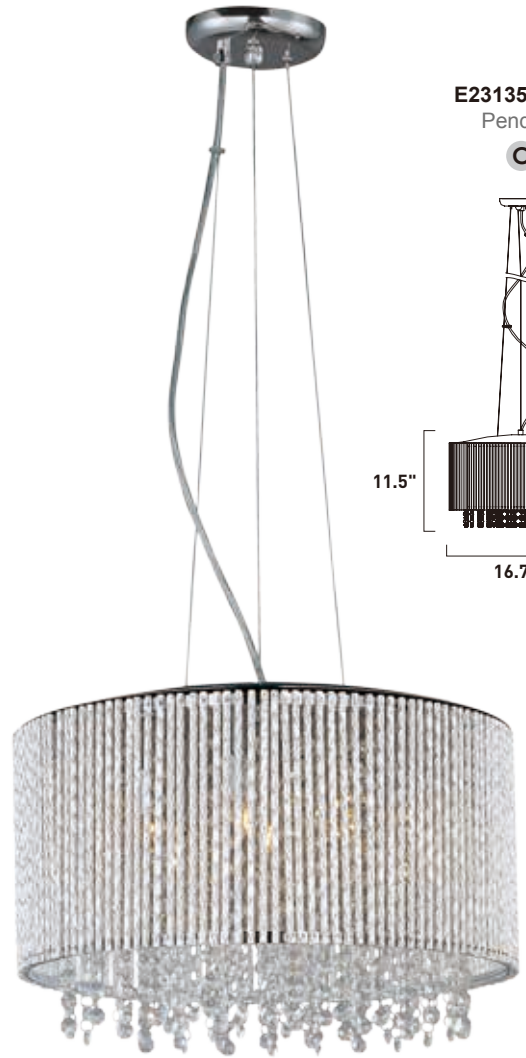

# SPIRAL

The Spiral Collection features curled metal tubing that shines like diamonds radiating in the sun. Strands of high quality K9 crystal beads add to the opulence of the fixture, offering a distinct sparkle visible whether off or on.

# SPIRAL

- Oval shape frame
- Crystal Included
- Features K9 crystal beads
- 2900K Color Temperature
- G9, Xenon Lamps Included

• Bright cut Jewelry function

**E23146-10PC**  
Pendant

**A**

	ITEM #	FINISH	LAMPING	DIMENSION	LUMENS	Additional Information
<b>A</b>	E23146	10PC	9 x 40W G9 Xenon (Incl.)	35"L x 11"W x 10"H x 118"OAH	3600	ⓘ

Finish: Clear/White (10) Polished Chrome (PC)

**E23137-10PC**  
Pendant

**B**

**(Optional)**  
**BUL-2.9W-G9-CL-120V**  
 G9 LED Bulb  
 2.9W  
 Color Temperature: 2700K/3500K  
 Total Rated Lumens: 190/200  
 Life Rated: 25,000 Hours  
 CRI: 80+  
 Dimmable

**E23135-10PC**  
Pendant

**C**

	ITEM #	FINISH	LAMPING	DIMENSION	LUMENS	Additional Information
<b>B</b>	E23137	10PC	10 x 40W G9 Xenon (Incl.)	22.5"W x 10.75"H x 130"OAH	4000	①
<b>C</b>	E23135	10PC	7 x 40W G9 Xenon (Incl.)	16.75"W x 11.5"H x 130"OAH	2800	①