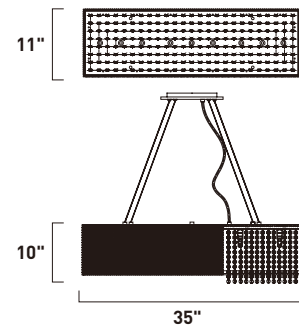

# SPIRAL

- Oval shape frame
- Crystal Included
- Features K9 crystal beads
- 2900K Color Temperature
- G9, Xenon Lamps Included

• Bright cut Jewelry function

**E23146-10PC**  
Pendant

**A**

	ITEM #	FINISH	LAMPING	DIMENSION	LUMENS	Additional Information
<b>A</b>	E23146	10PC	9 x 40W G9 Xenon (Incl.)	35"L x 11"W x 10"H x 118"OAH	3600	ⓘ

**E23135-10PC**  
Pendant

**C**

	ITEM #	FINISH	LAMPING	DIMENSION	LUMENS	Additional Information
<b>B</b>	E23137	10PC	10 x 40W G9 Xenon (Incl.)	22.5"W x 10.75"H x 130"OAH	4000	①
<b>C</b>	E23135	10PC	7 x 40W G9 Xenon (Incl.)	16.75"W x 11.5"H x 130"OAH	2800	①