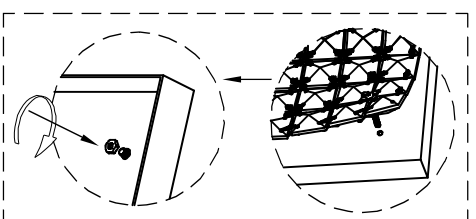

INSTALLATION INSTRUCTION

Item No. : E24278-20PC

FEATURE

- Lamp Type: "Xenon"G9 4× MAX 40W 120V ~ 60HZ
- The lamp is for indoor use only