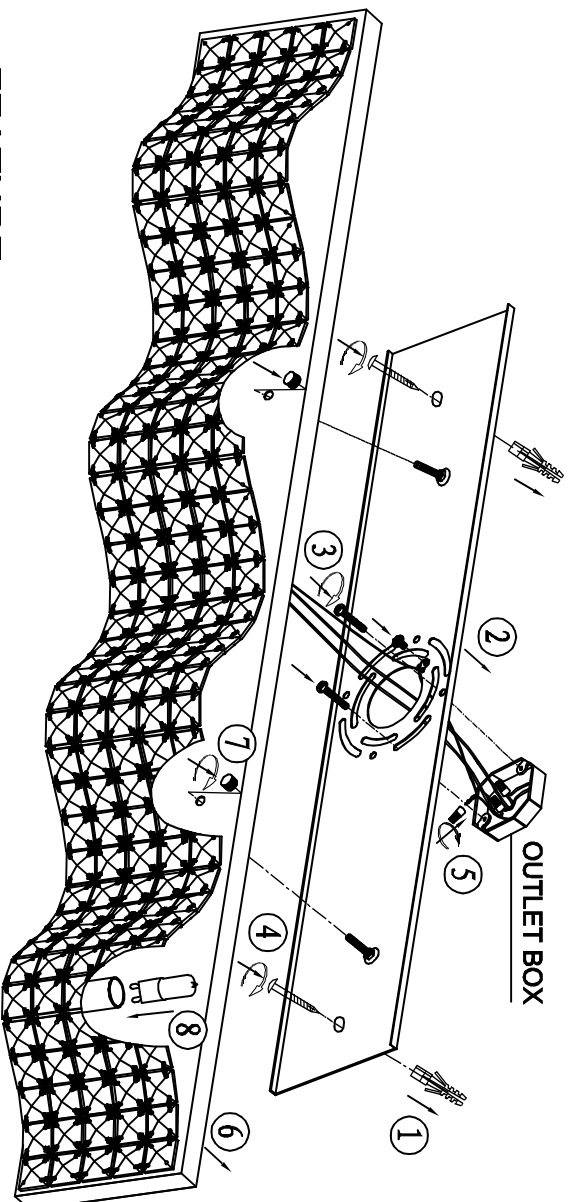

INSTALLATION INSTRUCTION

Item No. : E24278-20PC

FEATURE

- Lamp Type: "Xenon"G9 4× MAX 40W 120V ~ 60HZ
- The lamp is for indoor use only