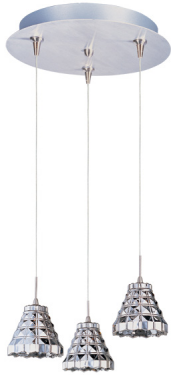

Product Specifications for E94601-20SN

Job Name:	Job Type:
Quantity:	Comments:

**E94601-20SN**  
**Minx 3-Light RapidJack Pendant and Canopy**

**Finish**  
 Satin Nickel

**Glass/Shade**  
 Crystal

**Product Category**  
 Multi-Light Pendant

**Lamping**

Number of Bulb(s)	3
Light Type	Xenon
Bulb Type	12V GY6.35 T4
Max Bulb Wattage	50
Max Fixture Wattage	150
Rated Life	±2,000 Hours
Rated Lumens	±2,250
Color Temp	±2,900 K
Bulb(s) Included	Yes
Light Up/Down	N/A
Beam Spread	N/A
CRI	N/A
Photo Cell Included	N/A
Ballast/Driver/Transformer	Yes
Dimmable	Low-Voltage

**Measurements**

Width	11.75"
Height	4.75"
Length	N/A
Extension	N/A
Back Plate Width	N/A
Back Plate Height	N/A
HCO	N/A
Min Overall Height	N/A
Max Overall Height	126.00"
Hanging Weight	N/A
Height Adjustable	Yes
Slope	N/A
Chain Length	N/A
Wire Length	63.00"
Canopy Width	11.8"
Canopy Height	1.3"
Canopy Length	