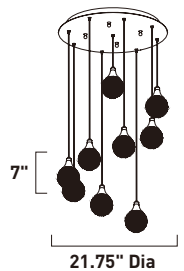

(Optional)
BUL-2.9W-G9-CL-120V
G9 LED Bulb
2.9W
Color Temperature: 2700K/3500K
Total Rated Lumens: 190/200
Life Rated: 25,000 Hours
CRI: 80+
Dimmable

ITEM #	FINISH	LAMPING	DIMENSION	LUMENS	Additional Information	
C	E24023	20PC	1 x 40W G9 Xenon (Incl.)	5"W x 7"H x 128"OAH	400	
D	E24025	20PC	5 x 40W G9 Xenon (Incl.)	33.75"W x 7"W x 7"H x 128"OAH	2000	
E	E24020	20PC	9 x 40W G9 Xenon (Incl.)	21.75"W x 7"H x 128"OAH	3600	

Finish: Crystal (20) Polished Chrome (PC)