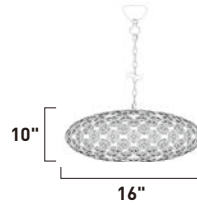

	ITEM #	FINISH	LAMPING	DIMENSION	LUMENS	Additional Information
A	E24013	20PC	12 x 40W G9 Xenon (Incl.)	34"W x 11"H x 132"OAH	4800	72" of chain   
B	E24012	20PC	8 x 40W G9 Xenon (Incl.)	24"W x 12"H x 130"OAH	3200	72" of chain   

Finish: Crystal (20) Polished Chrome (PC)

BRILLIANT

- Crystal Included
- 2900K Color Temperature
- Standard Dimmable

	ITEM #	FINISH	LAMPING	DIMENSION	LUMENS	Additional Information
A	E24016	20PC	8 x 40W G9 Xenon (Incl.)	16"W x 16"H x 136"OAH	3200	72" of chain
B	E24017	20PC	12 x 40W G9 Xenon (Incl.)	24"W x 24"H x 144"OAH	4800	72" of chain
C	E24018	20PC	15 x 40W G9 Xenon (Incl.)	36"W x 36"H x 156"OAH	6000	72" of chain

Finish: Crystal (20) Polished Chrome (PC)

(Optional)
BUL-2.9W-G9-CL-120V
 G9 LED Bulb
 2.9W
 Color Temperature: 2700K/3500K
 Total Rated Lumens: 190/200
 Life Rated: 25,000 Hours
 CRI: 80+
 Dimmable

E24010-20PC
Pendant

D

E24011-20PC
Pendant

E

E24041-20PC
Bath Vanity

F

E24043-20PC
Bath Vanity

G

	ITEM #	FINISH	LAMPING	DIMENSION	HCO	LUMENS	Additional Information
D	E24010	20PC	3 x 40W G9 Xenon (Incl.)	8"W x 6"H x 128"OAH		1200	72" of chain
E	E24011	20PC	6 x 40W G9 Xenon (Incl.)	16"W x 10"H x 130"OAH		2400	72" of chain
F	E24041	20PC	4 x 40W G9 Xenon (Incl.)	24"W x 4.75"H x 3.5"Ext.	2.25"	1600	
G	E24043	20PC	6 x 40W G9 Xenon (Incl.)	36"W x 4.75"H x 3.5"Ext.	2.25"	2400	