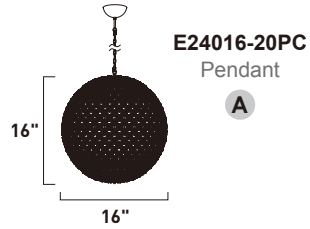

BRILLIANT

- Crystal Included
- 2900K Color Temperature
- Standard Dimmable

E24013-20PC
Pendant

A

E24012-20PC
Pendant

B

(Optional)
BUL-2.9W-G9-CL-120V
G9 LED Bulb
2.9W
Color Temperature: 2700K/3500K
Total Rated Lumens: 190/200
Life Rated: 25,000 Hours
CRI: 80+
Dimmable

	ITEM #	FINISH	LAMPING	DIMENSION	LUMENS	Additional Information
A	E24013	20PC	12 x 40W G9 Xenon (Incl.)	34"W x 11"H x 132"OAH	4800	72" of chain   
B	E24012	20PC	8 x 40W G9 Xenon (Incl.)	24"W x 12"H x 130"OAH	3200	72" of chain   

Finish: Crystal (20) Polished Chrome (PC)

BRILLIANT

- Crystal Included
- 2900K Color Temperature
- Standard Dimmable

	ITEM #	FINISH	LAMPING	DIMENSION	LUMENS	Additional Information
A	E24016	20PC	8 x 40W G9 Xenon (Incl.)	16"W x 16"H x 136"OAH	3200	72" of chain
B	E24017	20PC	12 x 40W G9 Xenon (Incl.)	24"W x 24"H x 144"OAH	4800	72" of chain
C	E24018	20PC	15 x 40W G9 Xenon (Incl.)	36"W x 36"H x 156"OAH	6000	72" of chain