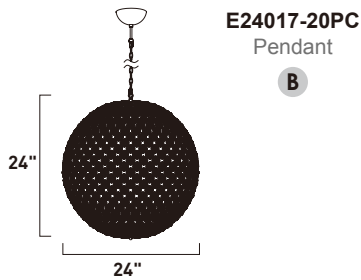

BRILLIANT

- Crystal Included
- 2900K Color Temperature
- Standard Dimmable

E24013-20PC
Pendant

A

E24012-20PC
Pendant

B

(Optional)
BUL-2.9W-G9-CL-120V
G9 LED Bulb
2.9W
Color Temperature: 2700K/3500K
Total Rated Lumens: 190/200
Life Rated: 25,000 Hours
CRI: 80+
Dimmable

	ITEM #	FINISH	LAMPING	DIMENSION	LUMENS	Additional Information
A	E24013	20PC	12 x 40W G9 Xenon (Incl.)	34"W x 11"H x 132"OAH	4800	72" of chain   
B	E24012	20PC	8 x 40W G9 Xenon (Incl.)	24"W x 12"H x 130"OAH	3200	72" of chain   

Finish: Crystal (20) Polished Chrome (PC)

BRILLIANT

- Crystal Included
- 2900K Color Temperature
- Standard Dimmable

	ITEM #	FINISH	LAMPING	DIMENSION	LUMENS	Additional Information
A	E24016	20PC	8 x 40W G9 Xenon (Incl.)	16"W x 16"H x 136"OAH	3200	72" of chain
B	E24017	20PC	12 x 40W G9 Xenon (Incl.)	24"W x 24"H x 144"OAH	4800	72" of chain
C	E24018	20PC	15 x 40W G9 Xenon (Incl.)	36"W x 36"H x 156"OAH	6000	72" of chain