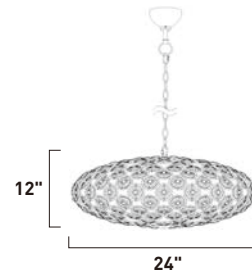

E24012-20PC
Pendant

B

(Optional)
BUL-2.9W-G9-CL-120V
G9 LED Bulb
2.9W
Color Temperature: 2700K/3500K
Total Rated Lumens: 190/200
Life Rated: 25,000 Hours
CRI: 80+
Dimmable

	ITEM #	FINISH	LAMPING	DIMENSION	LUMENS	Additional Information
A	E24013	20PC	12 x 40W G9 Xenon (Incl.)	34"W x 11"H x 132"OAH	4800	72" of chain
B	E24012	20PC	8 x 40W G9 Xenon (Incl.)	24"W x 12"H x 130"OAH	3200	72" of chain

Finish: Crystal (20) Polished Chrome (PC)