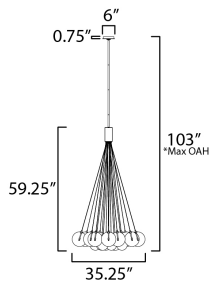

PRODUCT DESCRIPTION

Clusters of glass globes in various sizes and color are suspended from a central point and burst outward. Configurations include a 4-Light, 9-Light, and 12-Light cluster and can be mounted close to the ceiling or included down rods to extend the height. Choose from options of Clear or Frosted glass globe clusters paired with Satin Nickel frames for an airy transitional design or be bold with Mirror Smoked glass or a varied combination of the glass including amber tinted suspended on a Matte Black frame with thin black cables. Small-scaled LED G4 lamps are included with the fixtures and centered in the glass accentuating the scale of the glass.

MEASUREMENTS

DIMENSION : 35.25" L x 35.25" W x 59.25" H
 MAX OAH : 103" OAH
 CANOPY : 6" W x 0.75" H x 6" L
 HANGING WEIGHT : 15.8 lb

LAMPING

INPUT VOLTAGE : 120-277V
 LUMENS : 3,600 Rated (2,520 Del.)
 BULB : 2 x 1.8W LED G4 , 36W Total
 BULB INCLUDED : (Included)
 DIMMABLE : Y
 CRI : 90 CRI
 COLOR_TEMP : 3000K

*max overall height

FINISHES OPTION

-  Black (BK)
-  Gold (GLD)

GLASS

Translucent Frost 54

MATERIAL

Steel,Glass

RATINGS