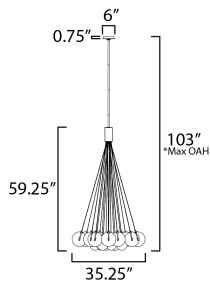

PRODUCT DESCRIPTION

Clusters of glass globes in various sizes and color are suspended from a central point and burst outward. Configurations include a 4-Light, 9-Light, and 12-Light cluster and can be mounted close to the ceiling or included down rods to extend the height. Choose from options of Clear or Frosted glass globe clusters paired with Satin Nickel frames for an airy transitional design or be bold with Mirror Smoked glass or a varied combination of the glass including amber tinted suspended on a Matte Black frame with thin black cables. Small-scaled LED G4 lamps are included with the fixtures and centered in the glass accentuating the scale of the glass.

MEASUREMENTS

DIMENSION : 35.25" L x 35.25" W x 59.25" H
 MAX OAH : 103" OAH
 CANOPY : 6" W x 0.75" H x 6" L
 HANGING WEIGHT : 15.8 lb

LAMPING

INPUT VOLTAGE : 120-277V
 LUMENS : 3,600 Rated (2,520 Del.)
 BULB : 2 x 1.8W LED G4 , 36W Total
 BULB INCLUDED : (Included)
 DIMMABLE : Y
 CRI : 90 CRI
 COLOR_TEMP : 3000K

*max overall height

FINISHES OPTION

- Black (BK)
- Gold (GLD)

GLASS

Graduating Smoke 142

MATERIAL

Steel,Glass

RATINGS