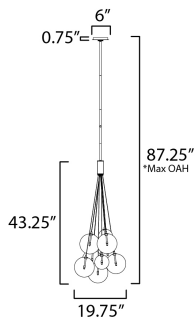

LAMPING

- INPUT VOLTAGE : 120V
- LUMENS : 2,700 Rated (2,250 Del.)
- BULB : 15 x 1.8W LED G4 , 27W Total
- BULB INCLUDED : (Included)
- DIMMABLE : Y
- CRI : 90 CRI
- COLOR_TEMP : 3000K

*max overall height

Always consult a qualified electrician before installing any lighting product.