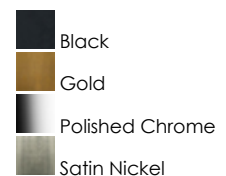

FINISHES OPTION

MATERIAL

Aluminum, Polycarbonate

RATINGS

cETLus
Damp Location
ADA

ADDITIONAL

INSTALL UP/DOWN: Horizontal/Vert
RATED LIFE 35000 Hours
OPERATING TEMPERATURE:
-20°C (-4°F), 40°C (104°F)

Always consult a qualified electrician before installing any lighting product.