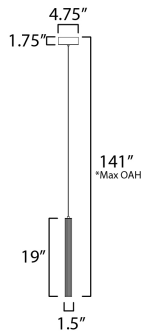

PRODUCT DESCRIPTION

A central, cylinder diffuser of opal white acrylic diffuses LED lighting within a cavity of thin ribbed glass of various lengths. Both imaginative and functional, the bright pendants encase an additional down light recessed within a Polished Chrome, Naturally Aged Brass or Matte Black housing casting light downward.

MEASUREMENTS

DIMENSION : 1.5" L x 1.5" W x 18.5" H
 MAX OAH : 141" OAH
 CANOPY : 4.75" W x 1.75" H x 4.75" L
 HANGING WEIGHT : 2.43 lb

LAMPING

INPUT VOLTAGE : 120-277V
 LUMENS : 1,000 Rated (800 Del.)
 BULB : 1 x 12.5W LED PCB Integrated , 12W Total
 BULB INCLUDED : (Integrated)
 DIMMABLE : Universal 3-in-1
 CRI : 90 CRI
 COLOR_TEMP : 3000K

*max overall height

FINISHES OPTION

-  Black (BK)
-  Natural Aged Brass (NAB)
-  Polished Chrome (PC)

GLASS

Clear Ribbed 144

MATERIAL

Steel, Aluminum, Glass

RATINGS