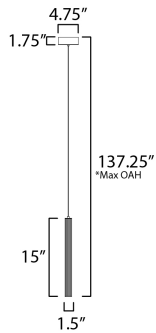

**PRODUCT DESCRIPTION**

A central, cylinder diffuser of opal white acrylic diffuses LED lighting within a cavity of thin ribbed glass of various lengths. Both imaginative and functional, the bright pendants encase an additional down light recessed within a Polished Chrome, Naturally Aged Brass or Matte Black housing casting light downward.

**MEASUREMENTS**

DIMENSION : 1.5" L x 1.5" W x 14.5" H  
 MAX OAH : 137.25" OAH  
 CANOPY : 4.75" W x 1.75" H x 4.75" L  
 HANGING WEIGHT : 2.2 lb

**LAMPING**

INPUT VOLTAGE : 120-277V  
 LUMENS : 800 Rated (600 Del.)  
 BULB : 1 x 10W LED PCB Integrated , 10W Total  
 BULB INCLUDED : (Integrated)  
 DIMMABLE : Universal 3-in-1  
 CRI : 90 CRI  
 COLOR\_TEMP : 3000K

\*max overall height

**FINISHES OPTION**

-  Black (BK)
-  Natural Aged Brass (NAB)
-  Polished Chrome (PC)

**GLASS**

Clear Ribbed 144

**MATERIAL**

Steel, Aluminum, Glass

**RATINGS**