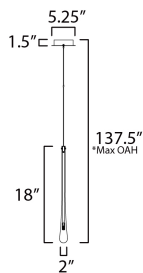

PRODUCT DESCRIPTION

The classic teardrop glass shade is elevated in a luxurious collection of pendant configurations using substantially dense glass that are hand blown in elongated forms and curated into various color combinations. Suspended within the long, slender glass is a similarly long and slender socket to illuminate an energy efficient LED G4 lamp at the base of the glass. The slender tube running within the glass also supports the glass with elegantly flat thumb screws in coordinating finishes. Choose from Matte Black metal with Mirror Smoked glass for a moodier ambience, crystal Clear glass that accentuates the thickness of the glass walls paired with transitional Satin Nickel metalwork, or celebrate the design with effervescent Bubble glass and plated Gold metalwork.

MEASUREMENTS

DIMENSION : 2" L x 2" W x 18" H
 MAX OAH : 137.5" OAH
 CANOPY : 5.25" W x 1.5" H x 5.25" L
 HANGING WEIGHT : 2.77 lb

LAMPING

INPUT VOLTAGE : V
 LUMENS : 200 Rated (150 Del.)
 BULB : 1 x 1.5W LED G4 , 2W Total
 BULB INCLUDED : (Included)
 CRI : 90 CRI
 COLOR_TEMP : 3000K