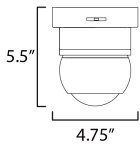

MEASUREMENTS

DIMENSION : 4.75" L x 4.75" W x 5.5" H
 HANGING WEIGHT : 0.87 lb

LAMPING

INPUT VOLTAGE : V
 LUMENS : 800 Rated (700 Del.)
 BULB : 1 x 10W LED AC Integrated , 10W Total
 BULB INCLUDED : (Integrated)
 CRI : 90 CRI
 COLOR_TEMP : CCT SelectK
 LIGHTING_DIRECTION : Directional