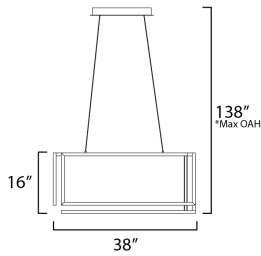

PRODUCT DESCRIPTION

A cubist work of art, the Penrose collection carefully calculates the structural form of a cube space when corners do not meet. This tracery of this shape is emphasized by its dedicated LED light source housed within aluminum channels and then cast in various directions. Available in Matte Black or Gold, this series is a feat of human engineering in design. Translating a mathematical challenge into a sculptural work of art with the function of delivering light to interior spaces.

MEASUREMENTS

DIMENSION : 16" L x 16" W x 38" H
 MAX OAH : 138" OAH
 HANGING WEIGHT : 14.77 lb

LAMPING

INPUT VOLTAGE : V
 LUMENS : 5,400 Rated (3,420 Del.)
 BULB : 1 x 108W LED DC Integrated , 108W Total
 BULB INCLUDED : (Integrated)
 CRI : 90 CRI
 COLOR_TEMP : 3000K

*max overall height

FINISHES OPTION

MATERIAL

Aluminum, Steel

RATINGS

Dry Location

ADDITIONAL

OPERATING TEMPERATURE:
 -20°C (-4°F), 40°C (104°F)