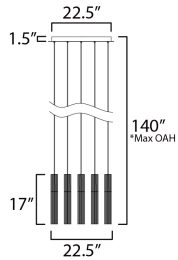

**MEASUREMENTS**

DIMENSION : 22.5" L x 22.5" W x 17" H  
 MAX OAH : 140" OAH  
 CANOPY : 22.5" W x 1.5" H x 22.5" L  
 HANGING WEIGHT : 37.5 lb

**LAMPING**

INPUT VOLTAGE : 120-277V  
 LUMENS : 5,400 Rated (3,840 Del.)  
 BULB : 12 x 5W LED PCB Integrated , 60W Total  
 BULB INCLUDED : (Integrated)  
 DIMMABLE : Only at 120V  
 CRI : 90 CRI  
 COLOR\_TEMP : 3000K

\*max overall height

**FINISHES OPTION**

 Gold

**GLASS**

Clear Ribbed 144

**MATERIAL**

Aluminum

**RATINGS**