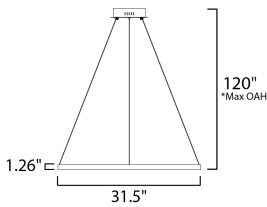

FINISHES OPTION

-  Black
-  Gold

MATERIAL

Aluminum + Acrylic

RATINGS

cETLus
Dry Location

ADDITIONAL

SLOPE: 30
RATED LIFE 50000 Hours
OPERATING TEMPERATURE:
-20°C (-4°F), 40°C (104°F)

MEASUREMENTS

- DIMENSION : 31.5" L x 31.5" W x 1.25" H
- MAX OAH : 123" OAH
- CANOPY : 8.25" W x 2" H x 8.25" L
- HANGING WEIGHT : 4.4 lb

LAMPING

- INPUT VOLTAGE : 120V
- LUMENS : 2,450 Rated (1,000 Del.)
- BULB : 1 x 35W LED PCB Integrated , 35W Total
- BULB INCLUDED : (Integrated)
- DIMMABLE : Bluetooth Triac & ELV
- CRI : 90 CRI
- COLOR_TEMP : 2700-6000K