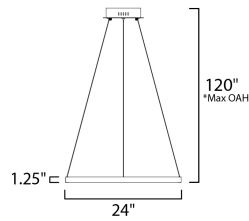

*max overall height

MEASUREMENTS

- DIMENSION : 23.5" L x 23.5" W x 1.25" H
- MAX OAH : 123" OAH
- CANOPY : 8.25" W x 2" H x 8.25" L
- HANGING WEIGHT : 3.3 lb

LAMPING

- INPUT VOLTAGE : 120V
- LUMENS : 1,890 Rated (800 Del.)
- BULB : 1 x 27W LED PCB Integrated , 27W Total
- BULB INCLUDED : (Integrated)
- DIMMABLE : Bluetooth Triac & ELV
- CRI : 90 CRI
- COLOR_TEMP : 2700-6000K