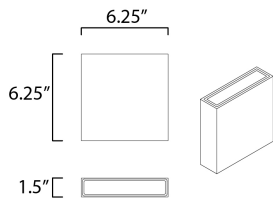

PRODUCT DESCRIPTION

Low profile LED up and down wall sconce which can be used interior or exterior are available in Natural Aged Brass, Black, and White. The flat face provides a place for numbers which makes these great for multi-family installations.

MEASUREMENTS

DIMENSION : 6.25" W x 6.25" H x 1.5" Ext
 HANGING WEIGHT : 1.32 lb

LAMPING

INPUT VOLTAGE : 120V
 LUMENS : 1,000 Rated (650 Del.)
 BULB : 2 x 5W LED DC Integrated , 10W Total
 BULB INCLUDED : (Integrated)
 DIMMABLE : Y
 CRI : 90 CRI
 COLOR_TEMP : 3000K
 LIGHTING_DIRECTION : Horizontal/