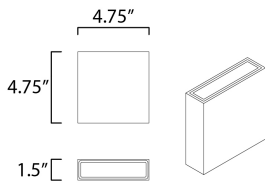

**PRODUCT DESCRIPTION**

Low profile LED up and down wall sconce which can be used interior or exterior are available in Natural Aged Brass, Black, and White. The flat face provides a place for numbers which makes these great for multi-family installations.

**MEASUREMENTS**

DIMENSION : 4.75" W x 4.75" H x 1.5" Ext  
 HANGING WEIGHT : 1.1 lb

**LAMPING**

INPUT VOLTAGE : 120V  
 LUMENS : 800 Rated (500 Del.)  
 BULB : 2 x 4W LED DC Integrated , 8W Total  
 BULB INCLUDED : (Integrated)  
 DIMMABLE : Y  
 CRI : 90 CRI  
 COLOR\_TEMP : 3000K  
 LIGHTING\_DIRECTION : Horizontal/