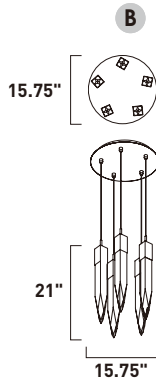

A

ITEM #	FINISH	LAMPING	DIMENSION	LUMENS			Additional Information
				CRI	INIT.	DEL.	
A E31245	20BK, 20PC	6 x 6W LED 3000K (Integrated)	39.25"L x 6"W x 21"H, 142"OAH	90+	3360	2856	

Finish options: Crystal (20) Black (BK) Polished Chrome (PC)

E31246-20BK, -20PC
Pendant

B

ITEM #	FINISH	LAMPING	DIMENSION	LUMENS			Additional Information
				CRI	INIT.	DEL.	
B E31246	20BK, 20PC	9 x 6W LED 3000K (Integrated)	15.75"L x 15.75"W x 21"H, 142"OAH	90+	5040	4284	  

E31247-20BK, -20PC

Pendant

A

ITEM #	FINISH	LAMPING	DIMENSION	LUMENS		Additional Information
				CRI	INIT. DEL.	
A	E31247 20BK, 20PC	10 x 6W LED 3000K (Integrated)	20"L x 20"W x 21"H, 142"OAH	90+	5600	4760   

Finish options: Crystal (20) Black (BK) Polished Chrome (PC)

E31244-20BK, -20PC
Pendant

E31243-20BK, -20PC
Pendant

ITEM #	FINISH	LAMPING	DIMENSION	LUMENS			Additional Information
				CRI	INIT.	DEL.	
B	E31244 20BK, 20PC	5 x 6W LED 3000K (Integrated)	15.75"L x 15.75"W x 21"H, 142"OAH	90+	2800	2380	
C	E31243 20BK, 20PC	3 x 6W LED 3000K (Integrated)	13"L x 13"W x 21"H, 142"OAH	90+	1680	1428	