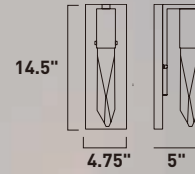

E31240-20BK, -20PC
Wall Mount

D

ITEM #	FINISH	LAMPING	DIMENSION	HCO	LUMENS		Additional Information
					CRI	INIT. DEL.	
D E31240	20BK, 20PC	1 x 6W LED 3000K (Integrated)	4.75"W x 14.5"H x 5"Ext.	7.25"	90+	560 480	

Finish options: Crystal (20) Black (BK) Polished Chrome (PC)