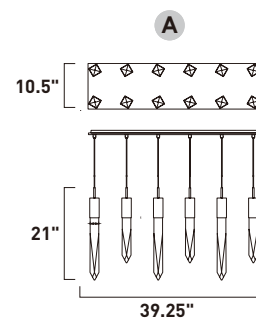

ITEM #	FINISH	LAMPING	DIMENSION	LUMENS			Additional Information
				CRI	INIT.	DEL.	
A E31248	20BK, 20PC	12 x 6W LED 3000K (Integrated)	39.25"L x 10.5"W x 21"H, 142"OAH	90+	6720	5712	  

Finish options: Crystal (20) Black (BK) Polished Chrome (PC)

A

ITEM #	FINISH	LAMPING	DIMENSION	LUMENS			Additional Information
				CRI	INIT.	DEL.	
A E31245	20BK, 20PC	6 x 6W LED 3000K (Integrated)	39.25"L x 6"W x 21"H, 142"OAH	90+	3360	2856	

Finish options: Crystal (20) Black (BK) Polished Chrome (PC)

E31246-20BK, -20PC
Pendant

B

ITEM #	FINISH	LAMPING	DIMENSION	LUMENS			Additional Information
				CRI	INIT.	DEL.	
B E31246	20BK, 20PC	9 x 6W LED 3000K (Integrated)	15.75"L x 15.75"W x 21"H, 142"OAH	90+	5040	4284	  

E31247-20BK, -20PC

Pendant

A

ITEM #	FINISH	LAMPING	DIMENSION	LUMENS		Additional Information
				CRI	INIT. DEL.	
A	E31247 20BK, 20PC	10 x 6W LED 3000K (Integrated)	20"L x 20"W x 21"H, 142"OAH	90+	5600	4760   