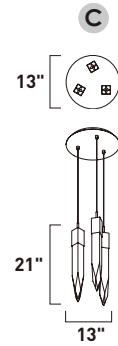

A

ITEM #	FINISH	LAMPING	DIMENSION	LUMENS			Additional Information
				CRI	INIT.	DEL.	
A E31245	20BK, 20PC	6 x 6W LED 3000K (Integrated)	39.25"L x 6"W x 21"H, 142"OAH	90+	3360	2856	

Finish options: Crystal (20) Black (BK) Polished Chrome (PC)

E31246-20BK, -20PC
Pendant

B

ITEM #	FINISH	LAMPING	DIMENSION	LUMENS			Additional Information
				CRI	INIT.	DEL.	
B E31246	20BK, 20PC	9 x 6W LED 3000K (Integrated)	15.75"L x 15.75"W x 21"H, 142"OAH	90+	5040	4284	  

E31247-20BK, -20PC

Pendant

A

ITEM #	FINISH	LAMPING	DIMENSION	LUMENS		Additional Information
				CRI	INIT. DEL.	
A	E31247 20BK, 20PC	10 x 6W LED 3000K (Integrated)	20"L x 20"W x 21"H, 142"OAH	90+	5600	4760   

Finish options: Crystal (20) Black (BK) Polished Chrome (PC)

E31244-20BK, -20PC
Pendant

E31243-20BK, -20PC
Pendant

ITEM #	FINISH	LAMPING	DIMENSION	LUMENS			Additional Information
				CRI	INIT.	DEL.	
B	E31244 20BK, 20PC	5 x 6W LED 3000K (Integrated)	15.75"L x 15.75"W x 21"H, 142"OAH	90+	2800	2380	
C	E31243 20BK, 20PC	3 x 6W LED 3000K (Integrated)	13"L x 13"W x 21"H, 142"OAH	90+	1680	1428	