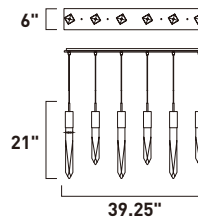

ITEM #	FINISH	LAMPING	DIMENSION	LUMENS			Additional Information
				CRI	INIT.	DEL.	
A E31248	20BK, 20PC	12 x 6W LED 3000K (Integrated)	39.25"L x 10.5"W x 21"H, 142"OAH	90+	6720	5712	  

Finish options: Crystal (20) Black (BK) Polished Chrome (PC)

A

ITEM #	FINISH	LAMPING	DIMENSION	LUMENS			Additional Information
				CRI	INIT.	DEL.	
A E31245	20BK, 20PC	6 x 6W LED 3000K (Integrated)	39.25"L x 6"W x 21"H, 142"OAH	90+	3360	2856	

Finish options: Crystal (20) Black (BK) Polished Chrome (PC)

E31246-20BK, -20PC
Pendant

B

ITEM #	FINISH	LAMPING	DIMENSION	LUMENS			Additional Information
				CRI	INIT.	DEL.	
B E31246	20BK, 20PC	9 x 6W LED 3000K (Integrated)	15.75"L x 15.75"W x 21"H, 142"OAH	90+	5040	4284	  

E31247-20BK, -20PC

Pendant

A

ITEM #	FINISH	LAMPING	DIMENSION	LUMENS		Additional Information
				CRI	INIT. DEL.	
A	E31247 20BK, 20PC	10 x 6W LED 3000K (Integrated)	20"L x 20"W x 21"H, 142"OAH	90+	5600	4760   