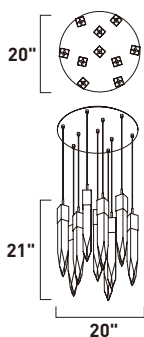

A

ITEM #	FINISH	LAMPING	DIMENSION	LUMENS			Additional Information
				CRI	INIT.	DEL.	
A E31245	20BK, 20PC	6 x 6W LED 3000K (Integrated)	39.25"L x 6"W x 21"H, 142"OAH	90+	3360	2856	

Finish options: Crystal (20) Black (BK) Polished Chrome (PC)

E31246-20BK, -20PC
Pendant

B

ITEM #	FINISH	LAMPING	DIMENSION	LUMENS			Additional Information
				CRI	INIT.	DEL.	
B E31246	20BK, 20PC	9 x 6W LED 3000K (Integrated)	15.75"L x 15.75"W x 21"H, 142"OAH	90+	5040	4284	  

E31247-20BK, -20PC

Pendant

A

ITEM #	FINISH	LAMPING	DIMENSION	LUMENS		Additional Information
				CRI	INIT. DEL.	
A	E31247 20BK, 20PC	10 x 6W LED 3000K (Integrated)	20"L x 20"W x 21"H, 142"OAH	90+	5600	4760   

Finish options: Crystal (20) Black (BK) Polished Chrome (PC)

E31244-20BK, -20PC
Pendant

E31243-20BK, -20PC
Pendant

ITEM #	FINISH	LAMPING	DIMENSION	LUMENS			Additional Information
				CRI	INIT.	DEL.	
B	E31244 20BK, 20PC	5 x 6W LED 3000K (Integrated)	15.75"L x 15.75"W x 21"H, 142"OAH	90+	2800	2380	
C	E31243 20BK, 20PC	3 x 6W LED 3000K (Integrated)	13"L x 13"W x 21"H, 142"OAH	90+	1680	1428	