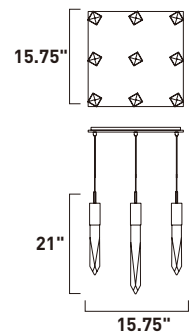

ITEM #	FINISH	LAMPING	DIMENSION	LUMENS			Additional Information
				CRI	INIT.	DEL.	
A E31248	20BK, 20PC	12 x 6W LED 3000K (Integrated)	39.25"L x 10.5"W x 21"H, 142"OAH	90+	6720	5712	  

Finish options: Crystal (20) Black (BK) Polished Chrome (PC)

A

ITEM #	FINISH	LAMPING	DIMENSION	LUMENS			Additional Information
				CRI	INIT.	DEL.	
A E31245	20BK, 20PC	6 x 6W LED 3000K (Integrated)	39.25"L x 6"W x 21"H, 142"OAH	90+	3360	2856	

Finish options: Crystal (20) Black (BK) Polished Chrome (PC)

E31246-20BK, -20PC
Pendant

B

ITEM #	FINISH	LAMPING	DIMENSION	LUMENS			Additional Information
				CRI	INIT.	DEL.	
B E31246	20BK, 20PC	9 x 6W LED 3000K (Integrated)	15.75"L x 15.75"W x 21"H, 142"OAH	90+	5040	4284	  

E31247-20BK, -20PC

Pendant

A

ITEM #	FINISH	LAMPING	DIMENSION	LUMENS		Additional Information
				CRI	INIT. DEL.	
A	E31247 20BK, 20PC	10 x 6W LED 3000K (Integrated)	20"L x 20"W x 21"H, 142"OAH	90+	5600	4760   