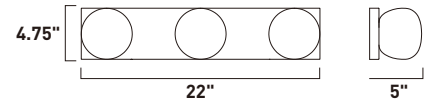

E21453-93BK
Bath Vanity

C

D