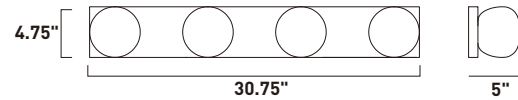

ITEM #	FINISH	LAMPING	DIMENSION	HCO	CRI	LUMENS		Additional Information	
						INIT.	DEL.		
A	E21451	93BK	1 x 4W G9 LED 3000K (Incl.)	4.75"W x 4.75"H x 5"Ext.	2.5"	80+	450	420	
B	E21452	93BK	2 x 4W G9 LED 3000K (Incl.)	13.5"W x 4.75"H x 5"Ext.	2.5"	80+	900	750	
C	E21453	93BK	3 x 4W G9 LED 3000K (Incl.)	22"W x 4.75"H x 5"Ext.	2.5"	80+	1350	1020	
D	E21454	93BK	4 x 4W G9 LED 3000K (Incl.)	30.75"W x 4.75"H x 5"Ext.	2.5"	80+	1800	1500	

Finish: Clear glass (93) Black (BK)