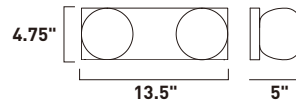

POD

- Two tone Black and plated Gold finish
- Dual Clear/Frosted Glass spheres
- 3000K Color Temperature
- CRI 80+
- Dimmable with Triac dimmers
- LED G9 bulbs included

A

B

C

D

ITEM #	FINISH	LAMPING	DIMENSION	HCO	CRI	LUMENS		Additional Information	
						INIT.	DEL.		
A	E21451	93BK	1 x 4W G9 LED 3000K (Incl.)	4.75"W x 4.75"H x 5"Ext.	2.5"	80+	450	420	
B	E21452	93BK	2 x 4W G9 LED 3000K (Incl.)	13.5"W x 4.75"H x 5"Ext.	2.5"	80+	900	750	
C	E21453	93BK	3 x 4W G9 LED 3000K (Incl.)	22"W x 4.75"H x 5"Ext.	2.5"	80+	1350	1020	
D	E21454	93BK	4 x 4W G9 LED 3000K (Incl.)	30.75"W x 4.75"H x 5"Ext.	2.5"	80+	1800	1500	

Finish: Clear glass (93) Black (BK)