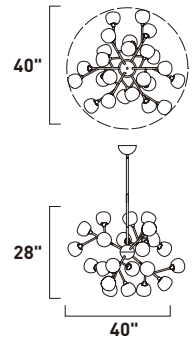

# POD

- Two tone Black and plated Gold finish
- Dual Clear/Frosted Glass spheres
- 3000K Color Temperature
- CRI 80+
- Dimmable with Triac dimmers
- LED G9 bulbs included

**E21459-93BKGLD**  
Pendant

**A**

ITEM #	FINISH	LAMPING	DIMENSION	LUMENS			Additional Information
				CRI	INIT.	DEL.	
<b>A</b> E21459	93BKGLD	24 x 4W G9 LED 3000K (Incl.)	40"L x 40"W x 28"H, 62.5"OAH	80+	10,800	9000	

Finish: Clear glass (93) Black/Gold (BKGLD)

ITEM #	FINISH	LAMPING	DIMENSION	CRI	LUMENS		Additional Information
					INIT.	DEL.	
<b>A</b> E21457	93BKGLD	16 x 4W G9 LED 3000K (Incl.)	47.5"L x 47.5"W x 29.25"H, 67"OAH	80+	7200	6000	

Finish: Clear glass (93) Black/Gold (BKGLD)

**E21455-93BKGLD**  
Pendant

**B**

ITEM #	FINISH	LAMPING	DIMENSION	LUMENS			Additional Information
				CRI	INIT.	DEL.	
<b>B</b> E21455	93BKGLD	12 x 4W G9 LED 3000K (Incl.)	39.5"L x 39.5"W x 17"H, 62.5"OAH	80+	5400	4500	   