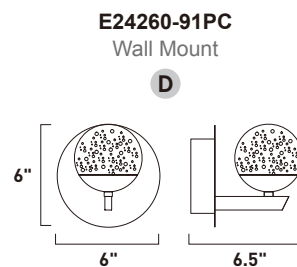

ORB II

- Polished chrome and bubble glass pendants
- 3000K Color Temperature, CRI 80
- Dimmable with CL Triac Dimmer

E24269-91PC
Pendant

ITEM #	FINISH	LAMPING	DIMENSION	LUMENS		Additional Information
				CRI	INIT. DEL.	
A E24269	91PC	9 x 5W PCB LED 3000K (Integrated)	21.75"W x 6"H, 128"OAH	80+	3150 3600	  

Finish: Bubble glass (91) Polished Chrome (PC)

ORB II

- Polished chrome and bubble glass pendants
- 3000K Color Temperature, CRI 80
- Dimmable with CL Triac Dimmer

E24264-91PC
Pendant

E24263-91PC
Pendant

	ITEM #	FINISH	LAMPING	DIMENSION	LUMENS			Additional Information
					CRI	INIT.	DEL.	
A	E24264	91PC	5 x 5W PCB LED 3000K (Integrated)	15.5"W x 6"H, 128"OAH	80+	1750	1200	   
B	E24263	91PC	3 x 5W PCB LED 3000K (Integrated)	11.5"W x 6"H, 128"OAH	80+	1050	1200	   

Finish: Bubble glass (91) Polished Chrome (PC)

	ITEM #	FINISH	LAMPING	DIMENSION	LUMENS			Additional Information
					HCO	CRI	INIT. DEL.	
C	E24261	91PC	1 x 5W PCB LED 3000K (Integrated)	5.5"W x 5.75"H, 128"OAH	80+	350	400	
D	E24260	91PC	1 x 5W PCB LED 3000K (Integrated)	6"W x 6"H x 6.5"Ext.	3"	80+	350	400

Finish: Bubble glass (91) Polished Chrome (PC)

E24265-91PC
Pendant

B

ITEM #	FINISH	LAMPING	DIMENSION	LUMENS			Additional Information
				CRI	INIT.	DEL.	
B E24265	91PC	5 x 5W PCB LED 3000K (Integrated)	34"L x 7"W x 6"H, 128"OAH	80+	1750	2000	   
Finish: Bubble glass (91) Polished Chrome (PC)							