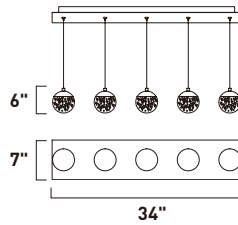

Finish: Bubble glass (91) Polished Chrome (PC)

	ITEM #	FINISH	LAMPING	DIMENSION	LUMENS			Additional Information
					HCO	CRI	INIT. DEL.	
C	E24261	91PC	1 x 5W PCB LED 3000K (Integrated)	5.5"W x 5.75"H, 128"OAH	80+	350	400	
D	E24260	91PC	1 x 5W PCB LED 3000K (Integrated)	6"W x 6"H x 6.5"Ext.	3"	80+	350	400

Finish: Bubble glass (91) Polished Chrome (PC)

E24265-91PC
Pendant

B

ITEM #	FINISH	LAMPING	DIMENSION	LUMENS			Additional Information
				CRI	INIT.	DEL.	
B E24265	91PC	5 x 5W PCB LED 3000K (Integrated)	34"L x 7"W x 6"H, 128"OAH	80+	1750	2000	   
Finish: Bubble glass (91) Polished Chrome (PC)							