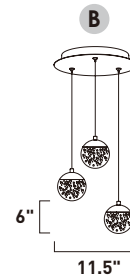

ITEM #	FINISH	LAMPING	DIMENSION	LUMENS			Additional Information
					CRI	INIT.	DEL.	
A	E24264	91PC	5 x 5W PCB LED 3000K (Integrated)	15.5"W x 6"H, 128"OAH	80+	1750	1200	
B	E24263	91PC	3 x 5W PCB LED 3000K (Integrated)	11.5"W x 6"H, 128"OAH	80+	1050	1200	

Finish: Bubble glass (91) Polished Chrome (PC)