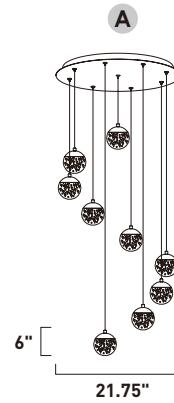

ORB II

We took this popular collection and made it better. We took the xenon bulb out of the middle and enclosed a LED module in the cast Polished Chrome cap that supports the clear bubble glass balls. The glass screws into the cap so there are no visible screws for a very clean look.

ORB II

- Polished chrome and bubble glass pendants
- 3000K Color Temperature, CRI 80
- Dimmable with CL Triac Dimmer

E24269-91PC
Pendant

ITEM #	FINISH	LAMPING	DIMENSION	LUMENS		Additional Information
				CRI	INIT. DEL.	
A E24269	91PC	9 x 5W PCB LED 3000K (Integrated)	21.75"W x 6"H, 128"OAH	80+	3150 3600	  

Finish: Bubble glass (91) Polished Chrome (PC)

	ITEM #	FINISH	LAMPING	DIMENSION	LUMENS			Additional Information
					HCO	CRI	INIT. DEL.	
C	E24261	91PC	1 x 5W PCB LED 3000K (Integrated)	5.5"W x 5.75"H, 128"OAH	80+	350	400	
D	E24260	91PC	1 x 5W PCB LED 3000K (Integrated)	6"W x 6"H x 6.5"Ext.	3"	80+	350	400

Finish: Bubble glass (91) Polished Chrome (PC)

E24265-91PC
Pendant

B

ITEM #	FINISH	LAMPING	DIMENSION	LUMENS			Additional Information
				CRI	INIT.	DEL.	
B E24265	91PC	5 x 5W PCB LED 3000K (Integrated)	34"L x 7"W x 6"H, 128"OAH	80+	1750	2000	   
Finish: Bubble glass (91) Polished Chrome (PC)							