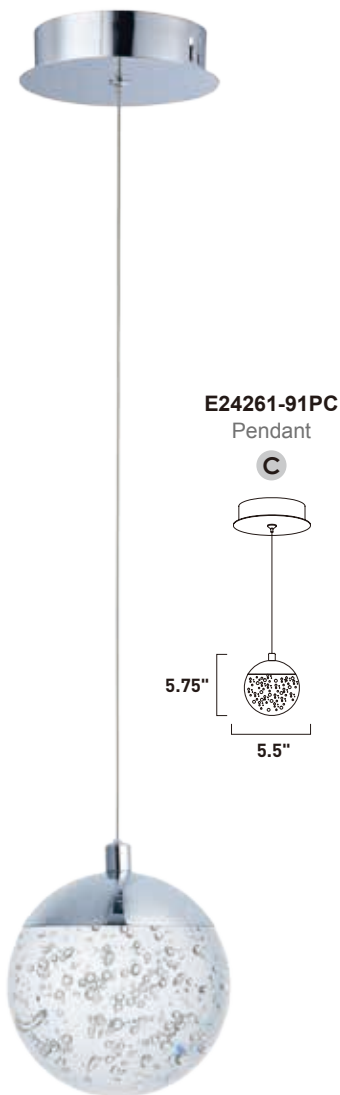

ORB II

We took this popular collection and made it better. We took the xenon bulb out of the middle and enclosed a LED module in the cast Polished Chrome cap that supports the clear bubble glass balls. The glass screws into the cap so there are no visible screws for a very clean look.

ORB II

- Polished chrome and bubble glass pendants
- 3000K Color Temperature, CRI 80
- Dimmable with CL Triac Dimmer

E24269-91PC
Pendant

ITEM #	FINISH	LAMPING	DIMENSION	LUMENS		Additional Information
				CRI	INIT. DEL.	
A E24269	91PC	9 x 5W PCB LED 3000K (Integrated)	21.75"W x 6"H, 128"OAH	80+	3150 3600	  

Finish: Bubble glass (91) Polished Chrome (PC)

ORB II

- Polished chrome and bubble glass pendants
- 3000K Color Temperature, CRI 80
- Dimmable with CL Triac Dimmer

E24264-91PC
Pendant

E24263-91PC
Pendant

	ITEM #	FINISH	LAMPING	DIMENSION	LUMENS			Additional Information
					CRI	INIT.	DEL.	
A	E24264	91PC	5 x 5W PCB LED 3000K (Integrated)	15.5"W x 6"H, 128"OAH	80+	1750	1200	   
B	E24263	91PC	3 x 5W PCB LED 3000K (Integrated)	11.5"W x 6"H, 128"OAH	80+	1050	1200	   

Finish: Bubble glass (91) Polished Chrome (PC)

	ITEM #	FINISH	LAMPING	DIMENSION	LUMENS			Additional Information
					HCO	CRI	INIT. DEL.	
C	E24261	91PC	1 x 5W PCB LED 3000K (Integrated)	5.5"W x 5.75"H, 128"OAH	80+	350	400	
D	E24260	91PC	1 x 5W PCB LED 3000K (Integrated)	6"W x 6"H x 6.5"Ext.	3"	80+	350	400