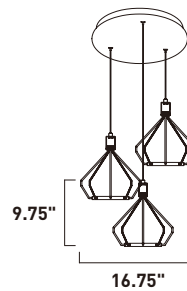

## TILT

Wireform metal cages finished in Polished Chrome support an edge lit LED disc which rotates on two axis points. The LED disc illuminates from both sides which provides accent up light combined with ample down light for ultimate function and form.

- Edge lit LED discs suspended in metal cages
- Adjustable lens to direct the light
- Up and down light
- 3000K Color Temperature, CRI 80
- Dimmable with Triac Dimmer

**E30625-PC**  
Pendant

**A**

**E30623-PC**  
Pendant

**B**

	ITEM #	FINISH	LAMPING	DIMENSION	CRI	LUMENS	Additional Information
<b>A</b>	E30625	PC	5 x 6.5W PCB LED 3000K (Integrated)	21"W x 9.75"H, 128"OAH	80	2280	
<b>B</b>	E30623	PC	3 x 6.5W PCB LED 3000K (Integrated)	16.75"W x 9.75"H, 128"OAH	80	1370	

**E30621-PC**  
Pendant  
**A**

	ITEM #	FINISH	LAMPING	DIMENSION	CRI	LUMENS	Additional Information
<b>A</b>	E30621	PC	1 x 6.5W PCB LED 3000K (Integrated)	8.75"W x 9.75"H, 128"OAH	80	460	
<b>B</b>	E30624	PC	4 x 6.5W PCB LED 3000K (Integrated)	38.25"L x 8.5"W x 9.75"H, 128"OAH	80	1820	