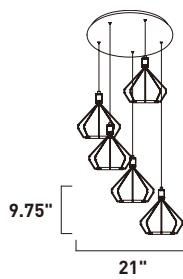

## TILT

Wireform metal cages finished in Polished Chrome support an edge lit LED disc which rotates on two axis points. The LED disc illuminates from both sides which provides accent up light combined with ample down light for ultimate function and form.

- Edge lit LED discs suspended in metal cages
- Adjustable lens to direct the light
- Up and down light
- 3000K Color Temperature, CRI 80
- Dimmable with Triac Dimmer

**E30625-PC**  
Pendant

**A**

**E30623-PC**  
Pendant

**B**

	ITEM #	FINISH	LAMPING	DIMENSION	CRI	LUMENS	Additional Information
<b>A</b>	E30625	PC	5 x 6.5W PCB LED 3000K (Integrated)	21"W x 9.75"H, 128"OAH	80	2280	
<b>B</b>	E30623	PC	3 x 6.5W PCB LED 3000K (Integrated)	16.75"W x 9.75"H, 128"OAH	80	1370	

**E30621-PC**  
Pendant  
**A**

	ITEM #	FINISH	LAMPING	DIMENSION	CRI	LUMENS	Additional Information
<b>A</b>	E30621	PC	1 x 6.5W PCB LED 3000K (Integrated)	8.75"W x 9.75"H, 128"OAH	80	460	
<b>B</b>	E30624	PC	4 x 6.5W PCB LED 3000K (Integrated)	38.25"L x 8.5"W x 9.75"H, 128"OAH	80	1820	