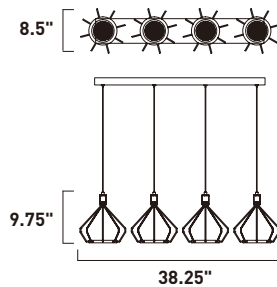

- Edge lit LED discs suspended in metal cages
- Adjustable lens to direct the light
- Up and down light
- 3000K Color Temperature, CRI 80
- Dimmable with Triac Dimmer

**E30625-PC**  
Pendant

**A**

**E30623-PC**  
Pendant

**B**

	ITEM #	FINISH	LAMPING	DIMENSION	CRI	LUMENS	Additional Information
<b>A</b>	E30625	PC	5 x 6.5W PCB LED 3000K (Integrated)	21"W x 9.75"H, 128"OAH	80	2280	
<b>B</b>	E30623	PC	3 x 6.5W PCB LED 3000K (Integrated)	16.75"W x 9.75"H, 128"OAH	80	1370	

# TILT

- Edge lit LED discs suspended in metal cages
- Adjustable lens to direct the light
- Up and down light
- 3000K Color Temperature, CRI 80
- Dimmable with Triac Dimmer

**E30624-PC**  
Pendant  
**B**

**E30621-PC**  
Pendant  
**A**

	ITEM #	FINISH	LAMPING	DIMENSION	CRI	LUMENS	Additional Information
<b>A</b>	E30621	PC	1 x 6.5W PCB LED 3000K (Integrated)	8.75"W x 9.75"H, 128"OAH	80	460	
<b>B</b>	E30624	PC	4 x 6.5W PCB LED 3000K (Integrated)	38.25"L x 8.5"W x 9.75"H, 128"OAH	80	1820	