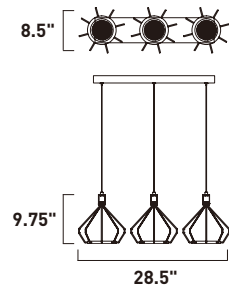

**B**

	ITEM #	FINISH	LAMPING	DIMENSION	CRI	LUMENS	Additional Information
<b>A</b>	E30625	PC	5 x 6.5W PCB LED 3000K (Integrated)	21"W x 9.75"H, 128"OAH	80	2280	
<b>B</b>	E30623	PC	3 x 6.5W PCB LED 3000K (Integrated)	16.75"W x 9.75"H, 128"OAH	80	1370	

**E30621-PC**  
Pendant  
**A**

	ITEM #	FINISH	LAMPING	DIMENSION	CRI	LUMENS	Additional Information
<b>A</b>	E30621	PC	1 x 6.5W PCB LED 3000K (Integrated)	8.75"W x 9.75"H, 128"OAH	80	460	
<b>B</b>	E30624	PC	4 x 6.5W PCB LED 3000K (Integrated)	38.25"L x 8.5"W x 9.75"H, 128"OAH	80	1820	

Finish: Polished Chrome (PC)

**E30631-PC**  
Pendant

**C**

**E30622-PC**  
Pendant

**D**

	ITEM #	FINISH	LAMPING	DIMENSION	CRI	LUMENS	Additional Information
<b>C</b>	E30631	PC	1 x 13W PCB LED 3000K (Integrated)	15.5"W x 16"H, 128"OAH	80	910	
<b>D</b>	E30622	PC	3 x 6.5W PCB LED 3000K (Integrated)	28.5"L x 8.5"W x 9.75"H, 128"OAH	80	1370	