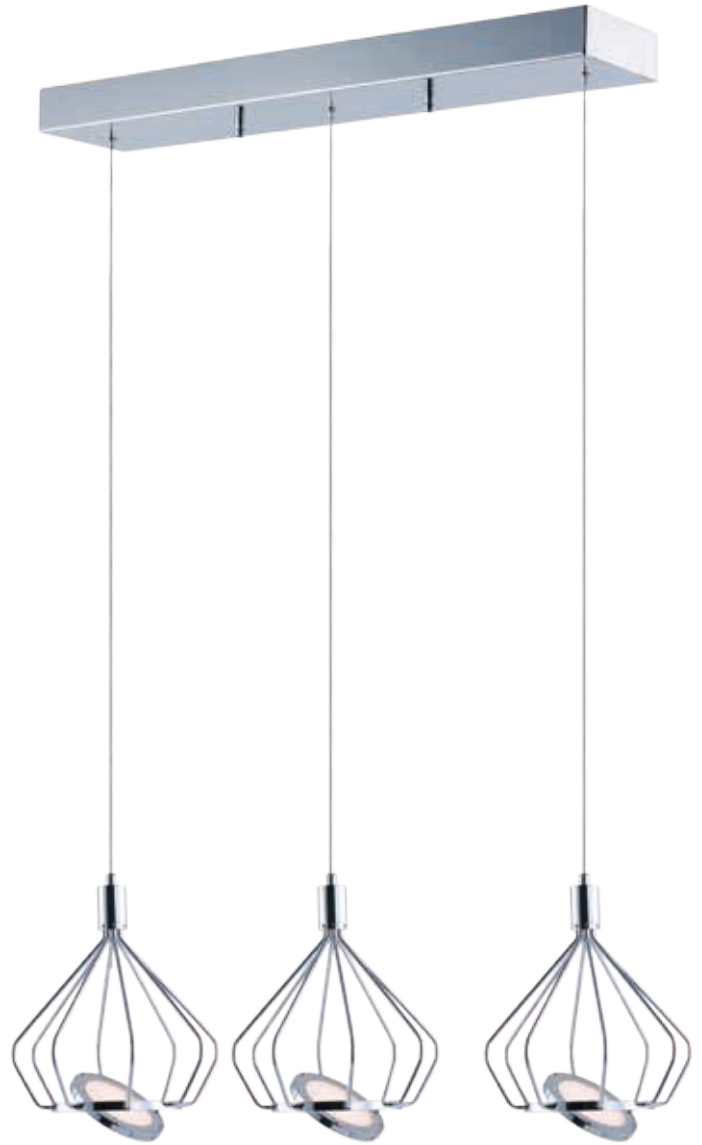

C

D

	ITEM #	FINISH	LAMPING	DIMENSION	CRI	LUMENS	Additional Information
C	E30631	PC	1 x 13W PCB LED 3000K (Integrated)	15.5"W x 16"H, 128"OAH	80	910	
D	E30622	PC	3 x 6.5W PCB LED 3000K (Integrated)	28.5"L x 8.5"W x 9.75"H, 128"OAH	80	1370	

Finish: Polished Chrome (PC)