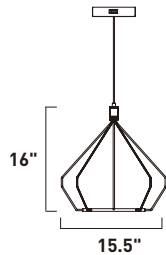

**E30621-PC**  
Pendant  
**A**

	ITEM #	FINISH	LAMPING	DIMENSION	CRI	LUMENS	Additional Information
<b>A</b>	E30621	PC	1 x 6.5W PCB LED 3000K (Integrated)	8.75"W x 9.75"H, 128"OAH	80	460	
<b>B</b>	E30624	PC	4 x 6.5W PCB LED 3000K (Integrated)	38.25"L x 8.5"W x 9.75"H, 128"OAH	80	1820	

Finish: Polished Chrome (PC)

**E30631-PC**  
Pendant

**C**

**E30622-PC**  
Pendant

**D**

	ITEM #	FINISH	LAMPING	DIMENSION	CRI	LUMENS	Additional Information
<b>C</b>	E30631	PC	1 x 13W PCB LED 3000K (Integrated)	15.5"W x 16"H, 128"OAH	80	910	
<b>D</b>	E30622	PC	3 x 6.5W PCB LED 3000K (Integrated)	28.5"L x 8.5"W x 9.75"H, 128"OAH	80	1370	