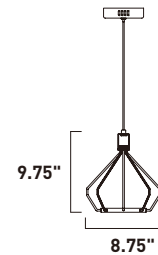

# TILT

- Edge lit LED discs suspended in metal cages
- Adjustable lens to direct the light
- Up and down light
- 3000K Color Temperature, CRI 80
- Dimmable with Triac Dimmer

**E30624-PC**  
Pendant  
**B**

**E30621-PC**  
Pendant  
**A**

	ITEM #	FINISH	LAMPING	DIMENSION	CRI	LUMENS	Additional Information
<b>A</b>	E30621	PC	1 x 6.5W PCB LED 3000K (Integrated)	8.75"W x 9.75"H, 128"OAH	80	460	
<b>B</b>	E30624	PC	4 x 6.5W PCB LED 3000K (Integrated)	38.25"L x 8.5"W x 9.75"H, 128"OAH	80	1820	