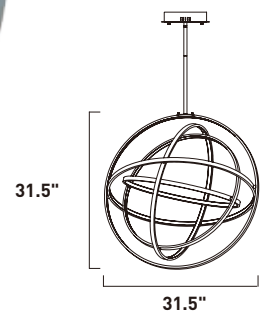

A

ITEM #	FINISH	LAMPING	DIMENSION	CRI	LUMENS	Additional Information
A E24787	BKPC	73W LED 3000K (Integrated)	26"W x 9"H x 50"OAH	80	5140	Includes One 6" Stem (ESTR06006BK-AN) Includes Three 12" Stems (ESTR06012BK-AN)   

Finish: Black/Polished Chrome (BKPC)

E24785-BK, -PC
Pendant

B

ITEM #	FINISH	LAMPING	DIMENSION	CRI	LUMENS	Additional Information
B E24785	BK, PC	78W LED 3000K (Integrated)	31.5"W x 31.5"H x 76"OAH	80	5500	Includes One 6" Stem (ESTR06006BK-AN, PC-AN) Includes Three 12" Stems (ESTR06012BK-AN, PC-AN)   

ITEM #	FINISH	LAMPING	DIMENSION	CRI	LUMENS	Additional Information
A E24784	BK, PC	56W LED 3000K (Integrated)	23.5"W x 23.5"H x 67.5"OAH	80	3910	Includes One 6" Stem (ESTR06006BK-AN, PC-AN) Includes Three 12" Stems (ESTR06012BK-AN, PC-AN)   