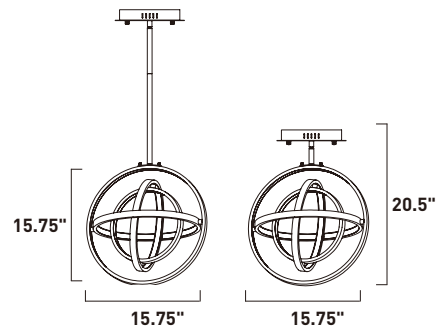

A

ITEM #	FINISH	LAMPING	DIMENSION	CRI	LUMENS	Additional Information
A E24787	BKPC	73W LED 3000K (Integrated)	26"W x 9"H x 50"OAH	80	5140	Includes One 6" Stem (ESTR06006BK-AN) Includes Three 12" Stems (ESTR06012BK-AN)   

Finish: Black/Polished Chrome (BKPC)

E24785-BK, -PC
Pendant

B

ITEM #	FINISH	LAMPING	DIMENSION	CRI	LUMENS	Additional Information
B E24785	BK, PC	78W LED 3000K (Integrated)	31.5"W x 31.5"H x 76"OAH	80	5500	Includes One 6" Stem (ESTR06006BK-AN, PC-AN) Includes Three 12" Stems (ESTR06012BK-AN, PC-AN)   

ITEM #	FINISH	LAMPING	DIMENSION	CRI	LUMENS	Additional Information
A E24784	BK, PC	56W LED 3000K (Integrated)	23.5"W x 23.5"H x 67.5"OAH	80	3910	Includes One 6" Stem (ESTR06006BK-AN, PC-AN) Includes Three 12" Stems (ESTR06012BK-AN, PC-AN)   

Finish options: Black (BK) Polished Chrome (PC)

• Pendant can be converted to Flush Mount

E24783-BK, -PC
Pendant/Flush Mount

B

ITEM #	FINISH	LAMPING	DIMENSION	CRI	LUMENS	Additional Information
B E24783	BK, PC	29W LED 3000K (Integrated)	15.75"W x 15.75"H x 59.75"OAH	80	2020	Includes One 6" Stem (ESTR06006BK-AN, PC-AN) Includes Three 12" Stems (ESTR06012BK-AN, PC-AN)   