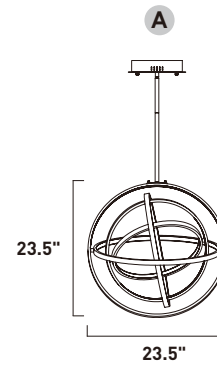

A

ITEM #	FINISH	LAMPING	DIMENSION	CRI	LUMENS	Additional Information
A E24787	BKPC	73W LED 3000K (Integrated)	26"W x 9"H x 50"OAH	80	5140	Includes One 6" Stem (ESTR06006BK-AN) Includes Three 12" Stems (ESTR06012BK-AN)   

Finish: Black/Polished Chrome (BKPC)

E24785-BK, -PC
Pendant

B

ITEM #	FINISH	LAMPING	DIMENSION	CRI	LUMENS	Additional Information
B E24785	BK, PC	78W LED 3000K (Integrated)	31.5"W x 31.5"H x 76"OAH	80	5500	Includes One 6" Stem (ESTR06006BK-AN, PC-AN) Includes Three 12" Stems (ESTR06012BK-AN, PC-AN)   

ITEM #	FINISH	LAMPING	DIMENSION	CRI	LUMENS	Additional Information
A E24784	BK, PC	56W LED 3000K (Integrated)	23.5"W x 23.5"H x 67.5"OAH	80	3910	Includes One 6" Stem (ESTR06006BK-AN, PC-AN) Includes Three 12" Stems (ESTR06012BK-AN, PC-AN)   

Finish options: Black (BK) Polished Chrome (PC)

• Pendant can be converted to Flush Mount

E24783-BK, -PC
Pendant/Flush Mount

B

ITEM #	FINISH	LAMPING	DIMENSION	CRI	LUMENS	Additional Information
B E24783	BK, PC	29W LED 3000K (Integrated)	15.75"W x 15.75"H x 59.75"OAH	80	2020	Includes One 6" Stem (ESTR06006BK-AN, PC-AN) Includes Three 12" Stems (ESTR06012BK-AN, PC-AN)   