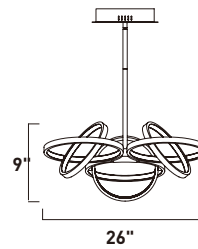

A

ITEM #	FINISH	LAMPING	DIMENSION	CRI	LUMENS	Additional Information
A E24787	BKPC	73W LED 3000K (Integrated)	26"W x 9"H x 50"OAH	80	5140	Includes One 6" Stem (ESTR06006BK-AN) Includes Three 12" Stems (ESTR06012BK-AN)   

Finish: Black/Polished Chrome (BKPC)

E24785-BK, -PC
Pendant

B

ITEM #	FINISH	LAMPING	DIMENSION	CRI	LUMENS	Additional Information
B E24785	BK, PC	78W LED 3000K (Integrated)	31.5"W x 31.5"H x 76"OAH	80	5500	Includes One 6" Stem (ESTR06006BK-AN, PC-AN) Includes Three 12" Stems (ESTR06012BK-AN, PC-AN)   

ITEM #	FINISH	LAMPING	DIMENSION	CRI	LUMENS	Additional Information
A E24784	BK, PC	56W LED 3000K (Integrated)	23.5"W x 23.5"H x 67.5"OAH	80	3910	Includes One 6" Stem (ESTR06006BK-AN, PC-AN) Includes Three 12" Stems (ESTR06012BK-AN, PC-AN)   

Finish options: Black (BK) Polished Chrome (PC)

• Pendant can be converted to Flush Mount

E24783-BK, -PC
Pendant/Flush Mount

B

ITEM #	FINISH	LAMPING	DIMENSION	CRI	LUMENS	Additional Information
B E24783	BK, PC	29W LED 3000K (Integrated)	15.75"W x 15.75"H x 59.75"OAH	80	2020	Includes One 6" Stem (ESTR06006BK-AN, PC-AN) Includes Three 12" Stems (ESTR06012BK-AN, PC-AN)   