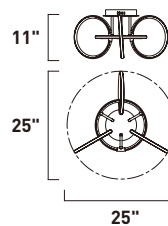

# RINGER

- Rings of metal with encased integrated LED
- Two tone finish: Black with Polished Chrome
- 3000K Color Temperature, CRI 80
- Dimmable with Triac dimmer

**E24726-BKPC**  
Pendant

**A**

| ITEM #          | FINISH | LAMPING                    | DIMENSION                      | CRI | LUMENS | Additional Information  |
|-----------------|--------|----------------------------|--------------------------------|-----|--------|---|
| <b>A</b> E24726 | BKPC   | 59W LED 3000K (Integrated) | 42.5"L x 14"W x 14"H x 128"OAH | 80  | 4130   |    |

Finish: Black/Polished Chrome (BKPC)

**E24720-BKPC**  
Wall Mount

**B**

**E24721-BKPC**  
Semi-Flush Mount

**C**

**E24723-BKPC**  
Semi-Flush Mount

**D**

|          | ITEM # | FINISH | LAMPING                    | DIMENSION               | HCO  | CRI | LUMENS | Additional Information |
|----------|--------|--------|----------------------------|-------------------------|------|-----|--------|------------------------|
| <b>B</b> | E24720 | BKPC   | 10W LED 3000K (Integrated) | 10"W x 10"H x 1.25"Ext. | 5.5" | 80  | 710    |                        |
| <b>C</b> | E24721 | BKPC   | 42W LED 3000K (Integrated) | 25"W x 11"H             |      | 80  | 3000   |                        |
| <b>D</b> | E24723 | BKPC   | 79W LED 3000K (Integrated) | 32"W x 21"H             |      | 80  | 5550   |                        |