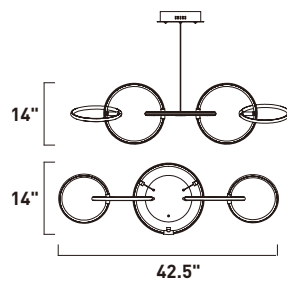

# RINGER

- Rings of metal with encased integrated LED
- Two tone finish: Black with Polished Chrome
- 3000K Color Temperature, CRI 80
- Dimmable with Triac dimmer

**E24725-BKPC**  
Pendant

**A**

| ITEM #          | FINISH | LAMPING                    | DIMENSION               | CRI | LUMENS | Additional Information  |
|-----------------|--------|----------------------------|-------------------------|-----|--------|---|
| <b>A</b> E24725 | BKPC   | 81W LED 3000K (Integrated) | 32"W x 18"H x 133.5"OAH | 80  | 5700   |    |

# RINGER

- Rings of metal with encased integrated LED
- Two tone finish: Black with Polished Chrome
- 3000K Color Temperature, CRI 80
- Dimmable with Triac dimmer

**E24726-BKPC**  
Pendant

**A**

| ITEM #          | FINISH | LAMPING                    | DIMENSION                      | CRI | LUMENS | Additional Information  |
|-----------------|--------|----------------------------|--------------------------------|-----|--------|---|
| <b>A</b> E24726 | BKPC   | 59W LED 3000K (Integrated) | 42.5"L x 14"W x 14"H x 128"OAH | 80  | 4130   |    |