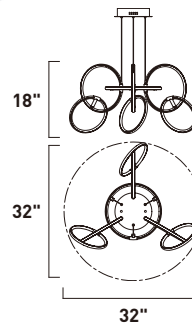

# RINGER

- Rings of metal with encased integrated LED
- Two tone finish: Black with Polished Chrome
- 3000K Color Temperature, CRI 80
- Dimmable with Triac dimmer

**E24725-BKPC**  
Pendant

**A**

| ITEM #          | FINISH | LAMPING                    | DIMENSION               | CRI | LUMENS | Additional Information  |
|-----------------|--------|----------------------------|-------------------------|-----|--------|---|
| <b>A</b> E24725 | BKPC   | 81W LED 3000K (Integrated) | 32"W x 18"H x 133.5"OAH | 80  | 5700   |    |

# RINGER

- Rings of metal with encased integrated LED
- Two tone finish: Black with Polished Chrome
- 3000K Color Temperature, CRI 80
- Dimmable with Triac dimmer

**E24726-BKPC**  
Pendant

**A**

| ITEM #          | FINISH | LAMPING                    | DIMENSION                      | CRI | LUMENS | Additional Information  |
|-----------------|--------|----------------------------|--------------------------------|-----|--------|---|
| <b>A</b> E24726 | BKPC   | 59W LED 3000K (Integrated) | 42.5"L x 14"W x 14"H x 128"OAH | 80  | 4130   |    |

Finish: Black/Polished Chrome (BKPC)

**E24720-BKPC**  
Wall Mount

**B**

**E24721-BKPC**  
Semi-Flush Mount

**C**

**E24723-BKPC**  
Semi-Flush Mount

**D**

|          | ITEM # | FINISH | LAMPING                    | DIMENSION               | HCO  | CRI | LUMENS | Additional Information |
|----------|--------|--------|----------------------------|-------------------------|------|-----|--------|------------------------|
| <b>B</b> | E24720 | BKPC   | 10W LED 3000K (Integrated) | 10"W x 10"H x 1.25"Ext. | 5.5" | 80  | 710    |                        |
| <b>C</b> | E24721 | BKPC   | 42W LED 3000K (Integrated) | 25"W x 11"H             |      | 80  | 3000   |                        |
| <b>D</b> | E24723 | BKPC   | 79W LED 3000K (Integrated) | 32"W x 21"H             |      | 80  | 5550   |                        |