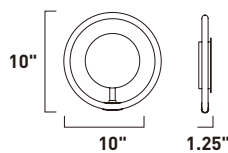

# RINGER

- Rings of metal with encased integrated LED
- Two tone finish: Black with Polished Chrome
- 3000K Color Temperature, CRI 80
- Dimmable with Triac dimmer

**E24725-BKPC**  
Pendant

**A**

| ITEM #          | FINISH | LAMPING                    | DIMENSION               | CRI | LUMENS | Additional Information  |
|-----------------|--------|----------------------------|-------------------------|-----|--------|---|
| <b>A</b> E24725 | BKPC   | 81W LED 3000K (Integrated) | 32"W x 18"H x 133.5"OAH | 80  | 5700   |    |

# RINGER

- Rings of metal with encased integrated LED
- Two tone finish: Black with Polished Chrome
- 3000K Color Temperature, CRI 80
- Dimmable with Triac dimmer

**E24726-BKPC**  
Pendant

**A**

| ITEM #          | FINISH | LAMPING                    | DIMENSION                      | CRI | LUMENS | Additional Information  |
|-----------------|--------|----------------------------|--------------------------------|-----|--------|---|
| <b>A</b> E24726 | BKPC   | 59W LED 3000K (Integrated) | 42.5"L x 14"W x 14"H x 128"OAH | 80  | 4130   |    |

Finish: Black/Polished Chrome (BKPC)

**E24720-BKPC**  
Wall Mount

**B**

**E24721-BKPC**  
Semi-Flush Mount

**C**

**E24723-BKPC**  
Semi-Flush Mount

**D**

|          | ITEM # | FINISH | LAMPING                    | DIMENSION               | HCO  | CRI | LUMENS | Additional Information |
|----------|--------|--------|----------------------------|-------------------------|------|-----|--------|------------------------|
| <b>B</b> | E24720 | BKPC   | 10W LED 3000K (Integrated) | 10"W x 10"H x 1.25"Ext. | 5.5" | 80  | 710    |                        |
| <b>C</b> | E24721 | BKPC   | 42W LED 3000K (Integrated) | 25"W x 11"H             |      | 80  | 3000   |                        |
| <b>D</b> | E24723 | BKPC   | 79W LED 3000K (Integrated) | 32"W x 21"H             |      | 80  | 5550   |                        |