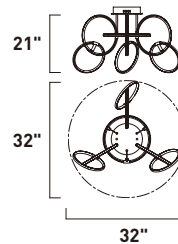

# RINGER

- Rings of metal with encased integrated LED
- Two tone finish: Black with Polished Chrome
- 3000K Color Temperature, CRI 80
- Dimmable with Triac dimmer

**E24725-BKPC**  
Pendant

**A**

| ITEM #          | FINISH | LAMPING                    | DIMENSION               | CRI | LUMENS | Additional Information  |
|-----------------|--------|----------------------------|-------------------------|-----|--------|---|
| <b>A</b> E24725 | BKPC   | 81W LED 3000K (Integrated) | 32"W x 18"H x 133.5"OAH | 80  | 5700   |    |

# RINGER

- Rings of metal with encased integrated LED
- Two tone finish: Black with Polished Chrome
- 3000K Color Temperature, CRI 80
- Dimmable with Triac dimmer

**E24726-BKPC**  
Pendant

**A**

| ITEM #          | FINISH | LAMPING                    | DIMENSION                      | CRI | LUMENS | Additional Information  |
|-----------------|--------|----------------------------|--------------------------------|-----|--------|---|
| <b>A</b> E24726 | BKPC   | 59W LED 3000K (Integrated) | 42.5"L x 14"W x 14"H x 128"OAH | 80  | 4130   |    |

Finish: Black/Polished Chrome (BKPC)

**E24720-BKPC**  
Wall Mount

**B**

**E24721-BKPC**  
Semi-Flush Mount

**C**

**E24723-BKPC**  
Semi-Flush Mount

**D**

|          | ITEM # | FINISH | LAMPING                    | DIMENSION               | HCO  | CRI | LUMENS | Additional Information |
|----------|--------|--------|----------------------------|-------------------------|------|-----|--------|------------------------|
| <b>B</b> | E24720 | BKPC   | 10W LED 3000K (Integrated) | 10"W x 10"H x 1.25"Ext. | 5.5" | 80  | 710    |                        |
| <b>C</b> | E24721 | BKPC   | 42W LED 3000K (Integrated) | 25"W x 11"H             |      | 80  | 3000   |                        |
| <b>D</b> | E24723 | BKPC   | 79W LED 3000K (Integrated) | 32"W x 21"H             |      | 80  | 5550   |                        |