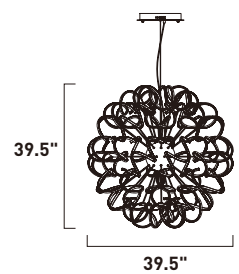

# CHAOS

This contemporary collection features a cork screw configuration of Polished Chrome metal surrounding bands of 3000K LED. This eclectic approach to lighting design is sure to please those looking for a unique source of light.

**E21413-PC**  
Pendant

A

	ITEM #	FINISH	LAMPING	DIMENSION	CRI	LUMENS	Additional Information
A	E21413	PC	242W PCB LED 3000K (Integrated)	39.5"W x 39.5"H x 145.75"OAH	80	16940	  

Finish: Polished Chrome (PC)

**E21415-PC**  
Pendant  
**A**

ITEM #	FINISH	LAMPING	DIMENSION	CRI	LUMENS	Additional Information
<b>A</b> E21415	PC	84.2W PCB LED 3000K (Integrated)	34"L x 34"W x 13"H x 137"OAH	80+	5897	  

Finish: Polished Chrome (PC)

**E21410-PC**  
Flush Mount

**B**

	ITEM #	FINISH	LAMPING	DIMENSION	CRI	LUMENS	Additional Information
<b>B</b>	E21410	PC	90.7W PCB LED 3000K (Integrated)	31"W x 15"H	80+	6350	

Finish: Polished Chrome (PC)