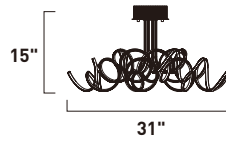

Finish: Polished Chrome (PC)

	ITEM #	FINISH	LAMPING	DIMENSION	CRI	LUMENS	Additional Information
C	E21417	PC	129.6W PCB LED 3000K (Integrated)	42"L x 42"W x 13"H x 137"OAH	80+	9072	  

Finish: Polished Chrome (PC)

# CHAOS

- Unique functional sculptures of illumination
- Corkscrew bands with inset high-powered LEDs
- Diodes visible to create contemporary look
- 3000K Color Temperature
- CRI 80+
- Dimmable with Triac dimmers

**E21415-PC**  
Pendant  
**A**

ITEM #	FINISH	LAMPING	DIMENSION	CRI	LUMENS	Additional Information
<b>A</b> E21415	PC	84.2W PCB LED 3000K (Integrated)	34"L x 34"W x 13"H x 137"OAH	80+	5897	  

Finish: Polished Chrome (PC)