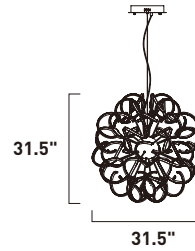

**E21413-PC**  
Pendant

A

	ITEM #	FINISH	LAMPING	DIMENSION	CRI	LUMENS	Additional Information
A	E21413	PC	242W PCB LED 3000K (Integrated)	39.5"W x 39.5"H x 145.75"OAH	80	16940	  

Finish: Polished Chrome (PC)

**E21411-PC**  
Pendant

**A**

**E21412-PC**  
Pendant

**B**

Additional  
Information

	ITEM #	FINISH	LAMPING	DIMENSION	CRI	LUMENS	Additional Information
<b>A</b>	E21411	PC	69W PCB LED 3000K (Integrated)	23.5"W x 22"H x 136"OAH	80	4840	
<b>B</b>	E21412	PC	138W PCB LED 3000K (Integrated)	31.5"W x 31.5"H x 141.75"OAH	80	9680	

Finish: Polished Chrome (PC)

	ITEM #	FINISH	LAMPING	DIMENSION	CRI	LUMENS	Additional Information
C	E21417	PC	129.6W PCB LED 3000K (Integrated)	42"L x 42"W x 13"H x 137"OAH	80+	9072	  

Finish: Polished Chrome (PC)

**E21415-PC**  
Pendant  
**A**

ITEM #	FINISH	LAMPING	DIMENSION	CRI	LUMENS	Additional Information
<b>A</b> E21415	PC	84.2W PCB LED 3000K (Integrated)	34"L x 34"W x 13"H x 137"OAH	80+	5897	  

Finish: Polished Chrome (PC)