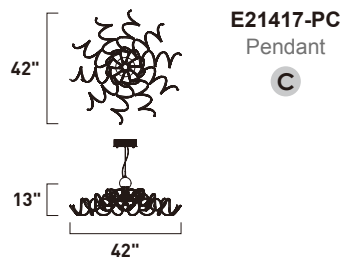

**E21411-PC**  
Pendant

**A**

**E21412-PC**  
Pendant

**B**

Additional  
Information

	ITEM #	FINISH	LAMPING	DIMENSION	CRI	LUMENS	Additional Information
<b>A</b>	E21411	PC	69W PCB LED 3000K (Integrated)	23.5"W x 22"H x 136"OAH	80	4840	
<b>B</b>	E21412	PC	138W PCB LED 3000K (Integrated)	31.5"W x 31.5"H x 141.75"OAH	80	9680	

Finish: Polished Chrome (PC)

	ITEM #	FINISH	LAMPING	DIMENSION	CRI	LUMENS	Additional Information
C	E21417	PC	129.6W PCB LED 3000K (Integrated)	42"L x 42"W x 13"H x 137"OAH	80+	9072	  

Finish: Polished Chrome (PC)

**E21415-PC**  
Pendant  
**A**

ITEM #	FINISH	LAMPING	DIMENSION	CRI	LUMENS	Additional Information
<b>A</b> E21415	PC	84.2W PCB LED 3000K (Integrated)	34"L x 34"W x 13"H x 137"OAH	80+	5897	  

Finish: Polished Chrome (PC)