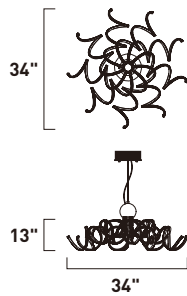

**E21411-PC**  
Pendant

**A**

**E21412-PC**  
Pendant

**B**

Additional  
Information

	ITEM #	FINISH	LAMPING	DIMENSION	CRI	LUMENS	Additional Information
<b>A</b>	E21411	PC	69W PCB LED 3000K (Integrated)	23.5"W x 22"H x 136"OAH	80	4840	
<b>B</b>	E21412	PC	138W PCB LED 3000K (Integrated)	31.5"W x 31.5"H x 141.75"OAH	80	9680	

Finish: Polished Chrome (PC)

	ITEM #	FINISH	LAMPING	DIMENSION	CRI	LUMENS	Additional Information
C	E21417	PC	129.6W PCB LED 3000K (Integrated)	42"L x 42"W x 13"H x 137"OAH	80+	9072	  

Finish: Polished Chrome (PC)

**E21415-PC**  
Pendant  
**A**

ITEM #	FINISH	LAMPING	DIMENSION	CRI	LUMENS	Additional Information
<b>A</b> E21415	PC	84.2W PCB LED 3000K (Integrated)	34"L x 34"W x 13"H x 137"OAH	80+	5897	  

Finish: Polished Chrome (PC)

**E21410-PC**  
Flush Mount

**B**

	ITEM #	FINISH	LAMPING	DIMENSION	CRI	LUMENS	Additional Information
<b>B</b>	E21410	PC	90.7W PCB LED 3000K (Integrated)	31"W x 15"H	80+	6350	

Finish: Polished Chrome (PC)