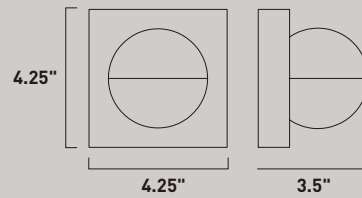

• Adjustable

E41326-SA, WT
Wall Sconce

B

	ITEM #	FINISH	LAMPING	DIMENSION	LUMENS			Additional Information
					HCO	CRI	INIT. DEL.	
A	E41460	SA, WT	8W LED 3000K (Integrated)	4.25"W x 15.25"H x 4.25"Ext.	13"	90	560 430	
B	E41326	SA, WT	4W COB LED 3000K (Integrated)	4.25"W x 4.25"H x 3.5"Ext.	3.5"	90	280 140	