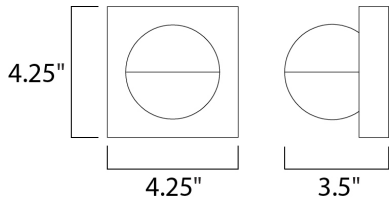

PRODUCT DESCRIPTION

MEASUREMENTS

DIMENSION : 4.25" W x 4.25" H x 3.5" Ext
 MAX OAH : 4.25" W x 4.25" H
 HANGING WEIGHT : 1.65 lb

LAMPING

INPUT VOLTAGE : 120V
 LUMENS : 280 Rated (140 Del.)
 BULB : 1 x 4W LED PCB Integrated , 4W Total
 BULB INCLUDED : (Integrated)
 DIMMABLE : Triac
 CRI : 90 CRI
 COLOR_TEMP : 3000K
 LIGHTING_DIRECTION : Directional