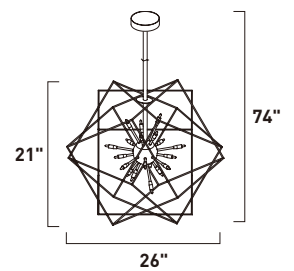

ITEM #	FINISH	LAMPING	DIMENSION	LUMENS		Additional Information
				CRI	INIT. DEL.	
A E22914	BKPC	24 x 1.2W LED G4 3000K (Incl.)	32"W x 25.5"H x 80.5"OAH	80	2640 2400	Includes One 6" Stem (ESTR06206BK-DZ) Includes Three 12" Stems (ESTR06212BK-DZ)   

E22918-BKPC
Pendant

A

ITEM #	FINISH	LAMPING	DIMENSION	LUMENS		Additional Information	
				CRI INIT.	DEL.		
A E22918	BKPC	12 x 1.2W LED G4 3000K (Incl.)	23"W x 8.5"H x 57.5"OAH	80	1320	1200	Includes One 6" Stem (ESTR06206BK-DZ) Includes Three 12" Stems (ESTR06212BK-DZ)

Finish: Black/Polished Chrome (BKPC)

E22910-BKPC
Pendant

E22912-BKPC
Pendant

ITEM #	FINISH	LAMPING	DIMENSION	LUMENS		Additional Information		
				CRI	INIT. DEL.			
B	E22910	BKPC	12 x 1.2W LED G4 3000K (Incl.)	20.5"W x 15.5"H x 67"OAH	80	1320	1200	Includes One 6" Stem (ESTR06206BK-DZ) Includes Three 12" Stems (ESTR06212BK-DZ)
C	E22912	BKPC	20 x 1.2W LED G4 3000K (Incl.)	26"W x 21"H x 74"OAH	80	2200	2000	Includes One 6" Stem (ESTR06206BK-DZ) Includes Three 12" Stems (ESTR06212BK-DZ)