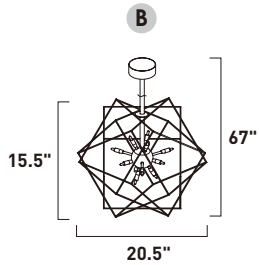

ITEM #	FINISH	LAMPING	DIMENSION	LUMENS		Additional Information
				CRI	INIT. DEL.	
A E22914	BKPC	24 x 1.2W LED G4 3000K (Incl.)	32"W x 25.5"H x 80.5"OAH	80	2640 2400	Includes One 6" Stem (ESTR06206BK-DZ) Includes Three 12" Stems (ESTR06212BK-DZ)   

E22918-BKPC
Pendant

A

ITEM #	FINISH	LAMPING	DIMENSION	LUMENS		Additional Information	
				CRI INIT.	DEL.		
A E22918	BKPC	12 x 1.2W LED G4 3000K (Incl.)	23"W x 8.5"H x 57.5"OAH	80	1320	1200	Includes One 6" Stem (ESTR06206BK-DZ) Includes Three 12" Stems (ESTR06212BK-DZ)

Finish: Black/Polished Chrome (BKPC)

E22910-BKPC
Pendant

E22912-BKPC
Pendant

ITEM #	FINISH	LAMPING	DIMENSION	LUMENS		Additional Information		
				CRI	INIT. DEL.			
B	E22910	BKPC	12 x 1.2W LED G4 3000K (Incl.)	20.5"W x 15.5"H x 67"OAH	80	1320	1200	Includes One 6" Stem (ESTR06206BK-DZ) Includes Three 12" Stems (ESTR06212BK-DZ)
C	E22912	BKPC	20 x 1.2W LED G4 3000K (Incl.)	26"W x 21"H x 74"OAH	80	2200	2000	Includes One 6" Stem (ESTR06206BK-DZ) Includes Three 12" Stems (ESTR06212BK-DZ)