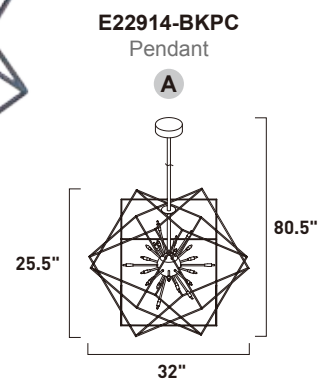

RUBIC

Geometric wire frames of Black surround a Polished Chrome cluster of G4 LED bulbs which sparkle like an exploding star. Available in multiple sizes all competitively priced.

RUBIC

- Geometric wire frames in Black finish
- Sputnik cluster finished in Polished Chrome
- LED G4 bulbs included
- 3000K Color Temperature
- CRI 80
- Dimmable with Electronic Low Voltage dimmers

ITEM #	FINISH	LAMPING	DIMENSION	LUMENS		Additional Information
				CRI	INIT. DEL.	
A E22914	BKPC	24 x 1.2W LED G4 3000K (Incl.)	32"W x 25.5"H x 80.5"OAH	80	2640 2400	Includes One 6" Stem (ESTR06206BK-DZ) Includes Three 12" Stems (ESTR06212BK-DZ)   

E22918-BKPC
Pendant

A

ITEM #	FINISH	LAMPING	DIMENSION	LUMENS		Additional Information	
				CRI INIT.	DEL.		
A E22918	BKPC	12 x 1.2W LED G4 3000K (Incl.)	23"W x 8.5"H x 57.5"OAH	80	1320	1200	Includes One 6" Stem (ESTR06206BK-DZ) Includes Three 12" Stems (ESTR06212BK-DZ)

Finish: Black/Polished Chrome (BKPC)

E22910-BKPC
Pendant

E22912-BKPC
Pendant

ITEM #	FINISH	LAMPING	DIMENSION	LUMENS		Additional Information		
				CRI	INIT. DEL.			
B	E22910	BKPC	12 x 1.2W LED G4 3000K (Incl.)	20.5"W x 15.5"H x 67"OAH	80	1320	1200	Includes One 6" Stem (ESTR06206BK-DZ) Includes Three 12" Stems (ESTR06212BK-DZ)
C	E22912	BKPC	20 x 1.2W LED G4 3000K (Incl.)	26"W x 21"H x 74"OAH	80	2200	2000	Includes One 6" Stem (ESTR06206BK-DZ) Includes Three 12" Stems (ESTR06212BK-DZ)