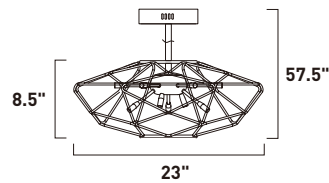

ITEM #	FINISH	LAMPING	DIMENSION	LUMENS		Additional Information
				CRI	INIT. DEL.	
A E22914	BKPC	24 x 1.2W LED G4 3000K (Incl.)	32"W x 25.5"H x 80.5"OAH	80	2640 2400	Includes One 6" Stem (ESTR06206BK-DZ) Includes Three 12" Stems (ESTR06212BK-DZ)   

E22918-BKPC
Pendant

A

ITEM #	FINISH	LAMPING	DIMENSION	LUMENS		Additional Information	
				CRI INIT.	DEL.		
A E22918	BKPC	12 x 1.2W LED G4 3000K (Incl.)	23"W x 8.5"H x 57.5"OAH	80	1320	1200	Includes One 6" Stem (ESTR06206BK-DZ) Includes Three 12" Stems (ESTR06212BK-DZ)

Finish: Black/Polished Chrome (BKPC)

E22910-BKPC
Pendant

E22912-BKPC
Pendant

ITEM #	FINISH	LAMPING	DIMENSION	LUMENS		Additional Information		
				CRI	INIT. DEL.			
B	E22910	BKPC	12 x 1.2W LED G4 3000K (Incl.)	20.5"W x 15.5"H x 67"OAH	80	1320	1200	Includes One 6" Stem (ESTR06206BK-DZ) Includes Three 12" Stems (ESTR06212BK-DZ)
C	E22912	BKPC	20 x 1.2W LED G4 3000K (Incl.)	26"W x 21"H x 74"OAH	80	2200	2000	Includes One 6" Stem (ESTR06206BK-DZ) Includes Three 12" Stems (ESTR06212BK-DZ)