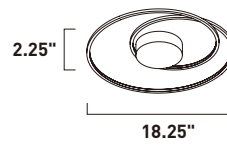

**E21325-MS**  
Pendant

**A**

ITEM #	FINISH	LAMPING	DIMENSION	LUMENS		Additional Information
				CRI	INIT. DEL.	
<b>A</b> E21325	MS	55W LED 3000K (Integrated)	25.25"W x 3.5"H x 121.5"OAH	80+	3850 2170	

Finish: Matte Silver (MS)

# CYCLE

- 3000K Color Temperature
- CRI 80+
- Dimmable with Triac dimmers

**E21320-MS**  
Flush Mount

**B**

**E21322-MS**  
Flush Mount

**C**

	ITEM #	FINISH	LAMPING	DIMENSION	CRI	LUMENS		Additional Information
						INIT.	DEL.	
<b>B</b>	E21320	MS	33W LED 3000K (Integrated)	18.25"W x 2.25"H	80+	2310	1275	LED
<b>C</b>	E21322	MS	55W LED 3000K (Integrated)	25.25"W x 2.25"H	80+	3850	1980	LED