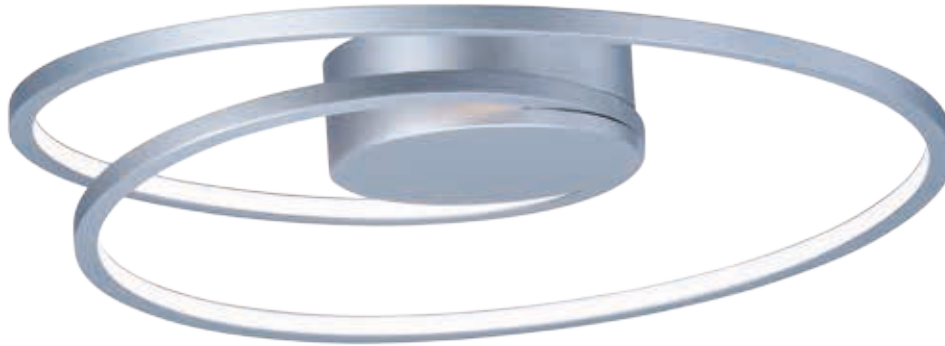

# CYCLE

This playful design of continuous channel finished in Matte Silver, spiral from the canopy to create unique lighting sculptures. LED mounted inside the channel provides ample illumination with an indirect effect.

**E21325-MS**  
Pendant

**A**

ITEM #	FINISH	LAMPING	DIMENSION	LUMENS		Additional Information
				CRI	INIT. DEL.	
<b>A</b> E21325	MS	55W LED 3000K (Integrated)	25.25"W x 3.5"H x 121.5"OAH	80+	3850 2170	

Finish: Matte Silver (MS)

# CYCLE

- 3000K Color Temperature
- CRI 80+
- Dimmable with Triac dimmers

**E21320-MS**  
Flush Mount

**B**

**E21322-MS**  
Flush Mount

**C**

	ITEM #	FINISH	LAMPING	DIMENSION	CRI	LUMENS		Additional Information
						INIT.	DEL.	
<b>B</b>	E21320	MS	33W LED 3000K (Integrated)	18.25"W x 2.25"H	80+	2310	1275	LED
<b>C</b>	E21322	MS	55W LED 3000K (Integrated)	25.25"W x 2.25"H	80+	3850	1980	LED

Finish: Matte Silver (MS)