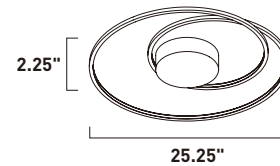

**E21325-MS**  
Pendant

**A**

ITEM #	FINISH	LAMPING	DIMENSION	LUMENS		Additional Information
				CRI	INIT. DEL.	
<b>A</b> E21325	MS	55W LED 3000K (Integrated)	25.25"W x 3.5"H x 121.5"OAH	80+	3850 2170	

Finish: Matte Silver (MS)

# CYCLE

- 3000K Color Temperature
- CRI 80+
- Dimmable with Triac dimmers

**E21320-MS**  
Flush Mount

**B**

**E21322-MS**  
Flush Mount

**C**

	ITEM #	FINISH	LAMPING	DIMENSION	CRI	LUMENS		Additional Information
						INIT.	DEL.	
<b>B</b>	E21320	MS	33W LED 3000K (Integrated)	18.25"W x 2.25"H	80+	2310	1275	LED
<b>C</b>	E21322	MS	55W LED 3000K (Integrated)	25.25"W x 2.25"H	80+	3850	1980	LED