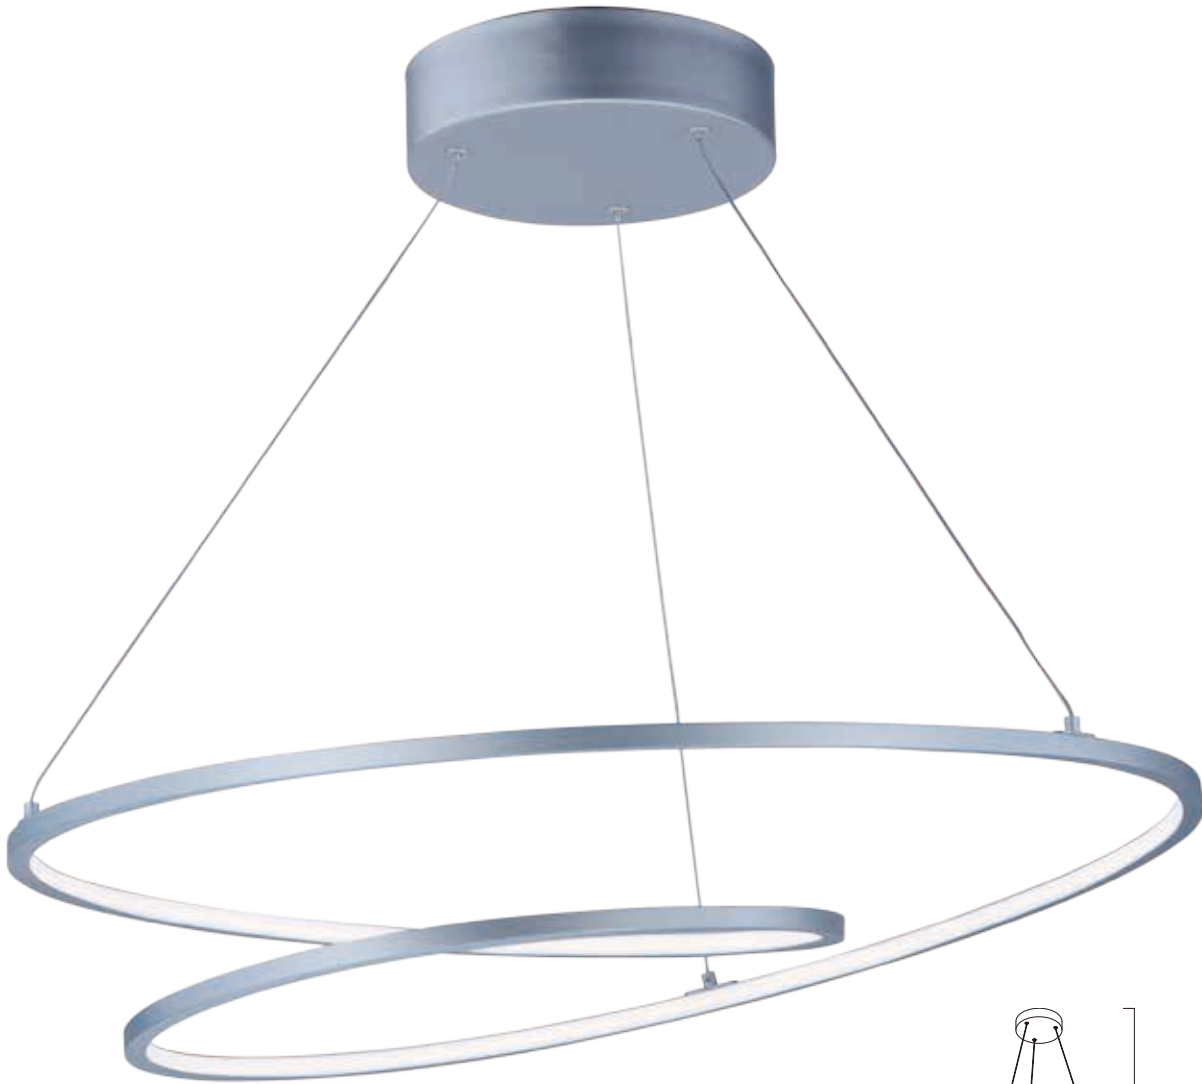

# CYCLE

This playful design of continuous channel finished in Matte Silver, spiral from the canopy to create unique lighting sculptures. LED mounted inside the channel provides ample illumination with an indirect effect.

**E21325-MS**  
Pendant

**A**

ITEM #	FINISH	LAMPING	DIMENSION	LUMENS		Additional Information
				CRI	INIT. DEL.	
<b>A</b> E21325	MS	55W LED 3000K (Integrated)	25.25"W x 3.5"H x 121.5"OAH	80+	3850 2170	

Finish: Matte Silver (MS)

# CYCLE

- 3000K Color Temperature
- CRI 80+
- Dimmable with Triac dimmers

**E21320-MS**  
Flush Mount

**B**

**E21322-MS**  
Flush Mount

**C**

	ITEM #	FINISH	LAMPING	DIMENSION	CRI	LUMENS		Additional Information
						INIT.	DEL.	
<b>B</b>	E21320	MS	33W LED 3000K (Integrated)	18.25"W x 2.25"H	80+	2310	1275	LED
<b>C</b>	E21322	MS	55W LED 3000K (Integrated)	25.25"W x 2.25"H	80+	3850	1980	LED

Finish: Matte Silver (MS)