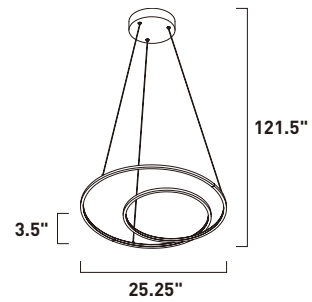

# CYCLE

This playful design of continuous channel finished in Matte Silver, spiral from the canopy to create unique lighting sculptures. LED mounted inside the channel provides ample illumination with an indirect effect.

**E21325-MS**  
Pendant

**A**

ITEM #	FINISH	LAMPING	DIMENSION	LUMENS		Additional Information
				CRI	INIT. DEL.	
<b>A</b> E21325	MS	55W LED 3000K (Integrated)	25.25"W x 3.5"H x 121.5"OAH	80+	3850 2170	

Finish: Matte Silver (MS)

# CYCLE

- 3000K Color Temperature
- CRI 80+
- Dimmable with Triac dimmers

**E21320-MS**  
Flush Mount

**B**

**E21322-MS**  
Flush Mount

**C**

	ITEM #	FINISH	LAMPING	DIMENSION	CRI	LUMENS		Additional Information
						INIT.	DEL.	
<b>B</b>	E21320	MS	33W LED 3000K (Integrated)	18.25"W x 2.25"H	80+	2310	1275	LED
<b>C</b>	E21322	MS	55W LED 3000K (Integrated)	25.25"W x 2.25"H	80+	3850	1980	LED