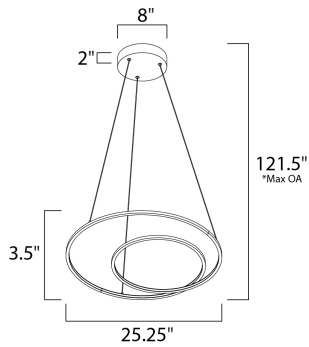

**PRODUCT DESCRIPTION**

This playful design of continuous channel finished in Matte Silver, spiral from the canopy to create unique lighting sculptures. LED mounted inside the channel provides ample illumination with an indirect effect.

\*max overall height of fixture

**MEASUREMENTS**

- DIMENSION : 24.5" L x 24.5" W x 2" H
- MAX OAH : 124" OAH
- CANOPY : 8" W x 2" H x 8" L
- HANGING WEIGHT : 5.7 lb

**LAMPING**

- INPUT VOLTAGE : 120V
- LUMENS : 5,390 Rated (4,690 Del.)
- BULB : 1 x 77W LED PCB Integrated , 77W Total
- BULB INCLUDED : (Integrated)
- DIMMABLE : ELV or Triac
- CRI : 80 CRI
- COLOR\_TEMP : 3000K

**FINISHES OPTION**

-  Black
-  Matte Silver

**MATERIAL**

Aluminum, Acrylic, Steel

**RATINGS**

cETLus  
Dry Location

**ADDITIONAL**

SLOPE: 90  
RATED LIFE 30000 Hours  
OPERATING TEMPERATURE:  
-20°C (-4°F), 40°C (104°F)