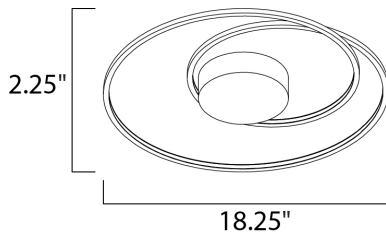

PRODUCT DESCRIPTION

This playful design of continuous channel finished in Matte Silver, spiral from the canopy to create unique lighting sculptures. LED mounted inside the channel provides ample illumination with an indirect effect.

MEASUREMENTS

DIMENSION : 18" L x 18" W x 2.75" H
 CANOPY : 8" W x 2" H x 8" L
 HANGING WEIGHT : 4 lb

LAMPING

INPUT VOLTAGE : 120V
 LUMENS : 3,710 Rated (3,200 Del.)
 BULB : 1 x 53W LED PCB Integrated , 53W Total
 BULB INCLUDED : (Integrated)
 DIMMABLE : ELV or Triac
 CRI : 80 CRI
 COLOR_TEMP : 3000K