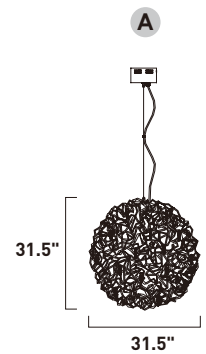

DAZED LED

Sculptures created from Polished Chrome aluminum rods are formed by hand into a mod-silhouette, perfect for loft living and cosmopolitan lifestyles. Woven through the interior are strings of clear G4 LED lamps that add sparkle as they reflect off of the embellished etched patterns of the aluminum. Fashion forward and style genre-defying, the Dazed collection goes with a myriad of looks from art deco to pop art.

E32576-PC
Pendant

ITEM #	FINISH	LAMPING	DIMENSION	LUMENS			Additional Information
				CRI	INIT.	DEL.	
A E32576	PC	25 x 1.2W LED G4 3000K (Incl.)	31.5"W x 31.5"H x 142"OAH	80	2600	2500	

Finish: Polished Chrome (PC)

E32578-PC
Pendant

A

ITEM #	FINISH	LAMPING	DIMENSION	LUMENS			Additional Information
				CRI	INIT.	DEL.	
A E32578	PC	12 x 1.2W LED G4 3000K (Incl.)	47"W x 19.5"H x 130"OAH	80	1250	1200	

Finish: Polished Chrome (PC)