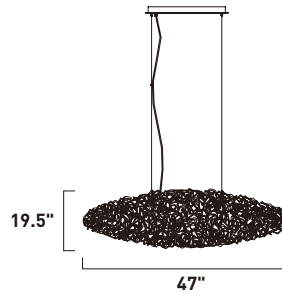

E32576-PC
Pendant

ITEM #	FINISH	LAMPING	DIMENSION	LUMENS			Additional Information
				CRI	INIT.	DEL.	
A E32576	PC	25 x 1.2W LED G4 3000K (Incl.)	31.5"W x 31.5"H x 142"OAH	80	2600	2500	

Finish: Polished Chrome (PC)

E32578-PC
Pendant

A

ITEM #	FINISH	LAMPING	DIMENSION	LUMENS			Additional Information
				CRI	INIT.	DEL.	
A E32578	PC	12 x 1.2W LED G4 3000K (Incl.)	47"W x 19.5"H x 130"OAH	80	1250	1200	

Finish: Polished Chrome (PC)