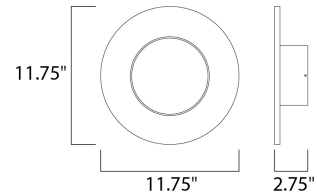

Product Specifications for E41382-BZ

Job Name:	Job Type:
Quantity:	Comments:

E41382-BZ
Alumilux LED Outdoor Wall Sconce

Finish
Bronze

Glass/Shade

Product Category
Outdoor Wall Mount

Lamping

Number of Bulb(s)	1
Light Type	LED
Bulb Type	PCB
Max Bulb Wattage	15
Max Fixture Wattage	15
Rated Life	N/A
Rated Lumens	±1,050
Color Temp	3000K
Bulb(s) Included	Integrated
Light Up/Down	N/A
Beam Spread	N/A
CRI	N/A
Photo Cell Included	N/A
Ballast/Driver/Transformer	No
Dimmable	No

Measurements

Width	11.75"
Height	11.75"
Length	N/A
Extension	2.75"
Back Plate Width	N/A
Back Plate Height	N/A
HCO	N/A
Min Overall Height	N/A
Max Overall Height	N/A
Hanging Weight	5.06 lb(s)
Height Adjustable	No
Slope	N/A
Chain Length	N/A
Wire Length	N/A
Canopy Width	N/A
Canopy Height	N/A
Canopy Length	N/A

Shipping

Carton Weight	5.28 lb(s)
Carton Width	4.92"
Carton Height	14.76"
Carton Length	14.76"
Carton Cubic Feet	N/A
Master Pack	4
Master Pack Weight	23.32 lb(s)
Master Pack Width	20.71"
Master Pack Height	15.79"
Master Pack Length	15.58"
Master Cubic Feet	N/A
UPS Shippable	Yes