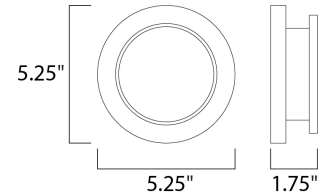

Product Specifications for E41380-BZ

Job Name:	Job Type:
Quantity:	Comments:

E41380-BZ
Alumilux LED Outdoor Wall Sconce

Finish
Bronze

Glass/Shade

Product Category
Outdoor Wall Mount

Lamping

Number of Bulb(s)	N/A
Light Type	LED
Bulb Type	PCB
Max Bulb Wattage	6
Max Fixture Wattage	6
Rated Life	N/A
Rated Lumens	±420
Color Temp	3000K
Bulb(s) Included	Integrated
Light Up/Down	N/A
Beam Spread	N/A
CRI	N/A
Photo Cell Included	N/A
Ballast/Driver/Transformer	No
Dimmable	No

Measurements

Width	5.25"
Height	5.25"
Length	N/A
Extension	1.75"
Back Plate Width	N/A
Back Plate Height	N/A
HCO	2.75"
Min Overall Height	N/A
Max Overall Height	N/A
Hanging Weight	1.32 lb(s)
Height Adjustable	N/A
Slope	N/A
Chain Length	N/A
Wire Length	N/A
Canopy Width	N/A
Canopy Height	N/A
Canopy Length	N/A

Shipping

Carton Weight	1.54 lb(s)
Carton Width	4.10"
Carton Height	7.79"
Carton Length	7.79"
Carton Cubic Feet	N/A
Master Pack	12
Master Pack Weight	20.68 lb(s)
Master Pack Width	16.40"
Master Pack Height	13.53"
Master Pack Length	16.40"
Master Cubic Feet	N/A
UPS Shippable	Yes