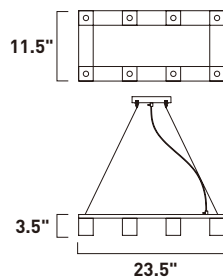

# BLOCS LED

- Dimmable G9 LED bulbs included
- Thick glass blocks with frosted openings
- 3000K Color Temperature
- CRI 80+
- Dimmable with Electronic Low Voltage Dimmer

**E32036-18PC**  
Pendant

**A**

	ITEM #	FINISH	LAMPING	DIMENSION	CRI	LUMENS	Additional Information
<b>A</b>	E32036	18PC	17.6W LED G9 3000K (Incl.)	23.5"L x 11.5"W x 3.5"H x 118"OAH	80+	3520	  

SQUARE

**E32034-18PC**  
Pendant

**B**

	ITEM #	FINISH	LAMPING	DIMENSION	CRI	LUMENS	Additional Information
<b>A</b>	E32038	18PC	8.8W LED G9 3000K (Incl.)	8"W x 4"H	80+	1760	
<b>B</b>	E32034	18PC	13.2W LED G9 3000K (Incl.)	35.5"L x 2.5"W x 3.5"H x 118"OAH	80+	2640	①