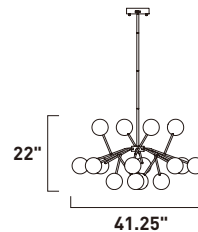

E24284-24BZ, -24PC
Pendant

A

E24286-24BZ, -24PC
Pendant

B

ITEM #	FINISH	LAMPING	DIMENSION	CRI	LUMENS	Additional Information
A E24284	24BZ, 24PC	28.8W LED 3000K (Integrated)	34.25"W x 17"H x 54"OAH	80+	2016	Includes One 6" Stem (ESTR06006BZ-AN, PC-AN) Includes Three 12" Stems (ESTR06012BZ-AN, PC-AN)   
B E24286	24BZ, 24PC	38.4W LED 3000K (Integrated)	41.25"W x 22"H x 57"OAH	80+	2688	Includes One 6" Stem (ESTR06006BZ-AN, PC-AN) Includes Three 12" Stems (ESTR06012BZ-AN, PC-AN)   