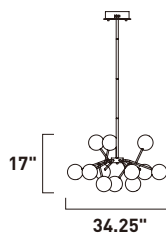

E24284-24BZ, -24PC
Pendant

A

E24286-24BZ, -24PC
Pendant

B

ITEM #	FINISH	LAMPING	DIMENSION	CRI	LUMENS	Additional Information
A E24284	24BZ, 24PC	28.8W LED 3000K (Integrated)	34.25"W x 17"H x 54"OAH	80+	2016	Includes One 6" Stem (ESTR06006BZ-AN, PC-AN) Includes Three 12" Stems (ESTR06012BZ-AN, PC-AN)   
B E24286	24BZ, 24PC	38.4W LED 3000K (Integrated)	41.25"W x 22"H x 57"OAH	80+	2688	Includes One 6" Stem (ESTR06006BZ-AN, PC-AN) Includes Three 12" Stems (ESTR06012BZ-AN, PC-AN)   