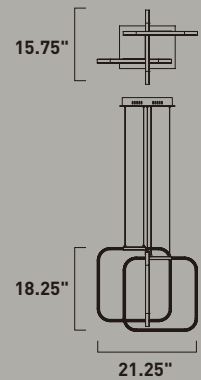

# SQUARED

- Both direct and Indirect LED Lighting
- Various squares of Polished Chrome metal sculptures
- 3000K Color Temperature
- CRI 80+
- Dimmable with Triac dimmers

**E24554-PC**  
Pendant

**A**

**E24553-PC**  
Pendant

**B**

	ITEM #	FINISH	LAMPING	DIMENSION	CRI	LUMENS	Additional Information
<b>A</b>	E24554	PC	50.4W PCB LED 3000K (Integrated)	25"W x 23.25"H x 145.25"OAH	80+	3528	LED ①
<b>B</b>	E24553	PC	29.2W PCB LED 3000K (Integrated)	21.25"L x 15.75"W x 18.25"H x 140.5"OAH	80+	2041	LED ①

**B**

	ITEM #	FINISH	LAMPING	DIMENSION	CRI	LUMENS	Additional Information
<b>A</b>	E24555	PC	77.4W PCB LED 3000K (Integrated)	23.75"W x 26"H x 148.25"OAH	80+	5418	
<b>B</b>	E24557	PC	46.4W PCB LED 3000K (Integrated)	21.25"L x 15.75"W x 34"H x 156.25"OAH	80+	3251	

Finish: Polished Chrome (PC)

**E24552-PC**  
Pendant

**C**

**E24551-PC**  
Flush Mount

**D**

**E24550-PC**  
Wall Mount

**E**

	ITEM #	FINISH	LAMPING	DIMENSION	HCO	CRI	LUMENS	Additional Information
<b>C</b>	E24552	PC	15.1W PCB LED 3000K (Integrated)	12.75"W x 14"H x 136"OAH		80+	1058	
<b>D</b>	E24551	PC	23.8W PCB LED 3000K (Integrated)	21.25"L x 15.75"W x 15.25"H		80+	1663	
<b>E</b>	E24550	PC	7.2W PCB LED 3000K (Integrated)	13.75"W x 10"H x 1.25"Ext.	6.75"	80+	504	