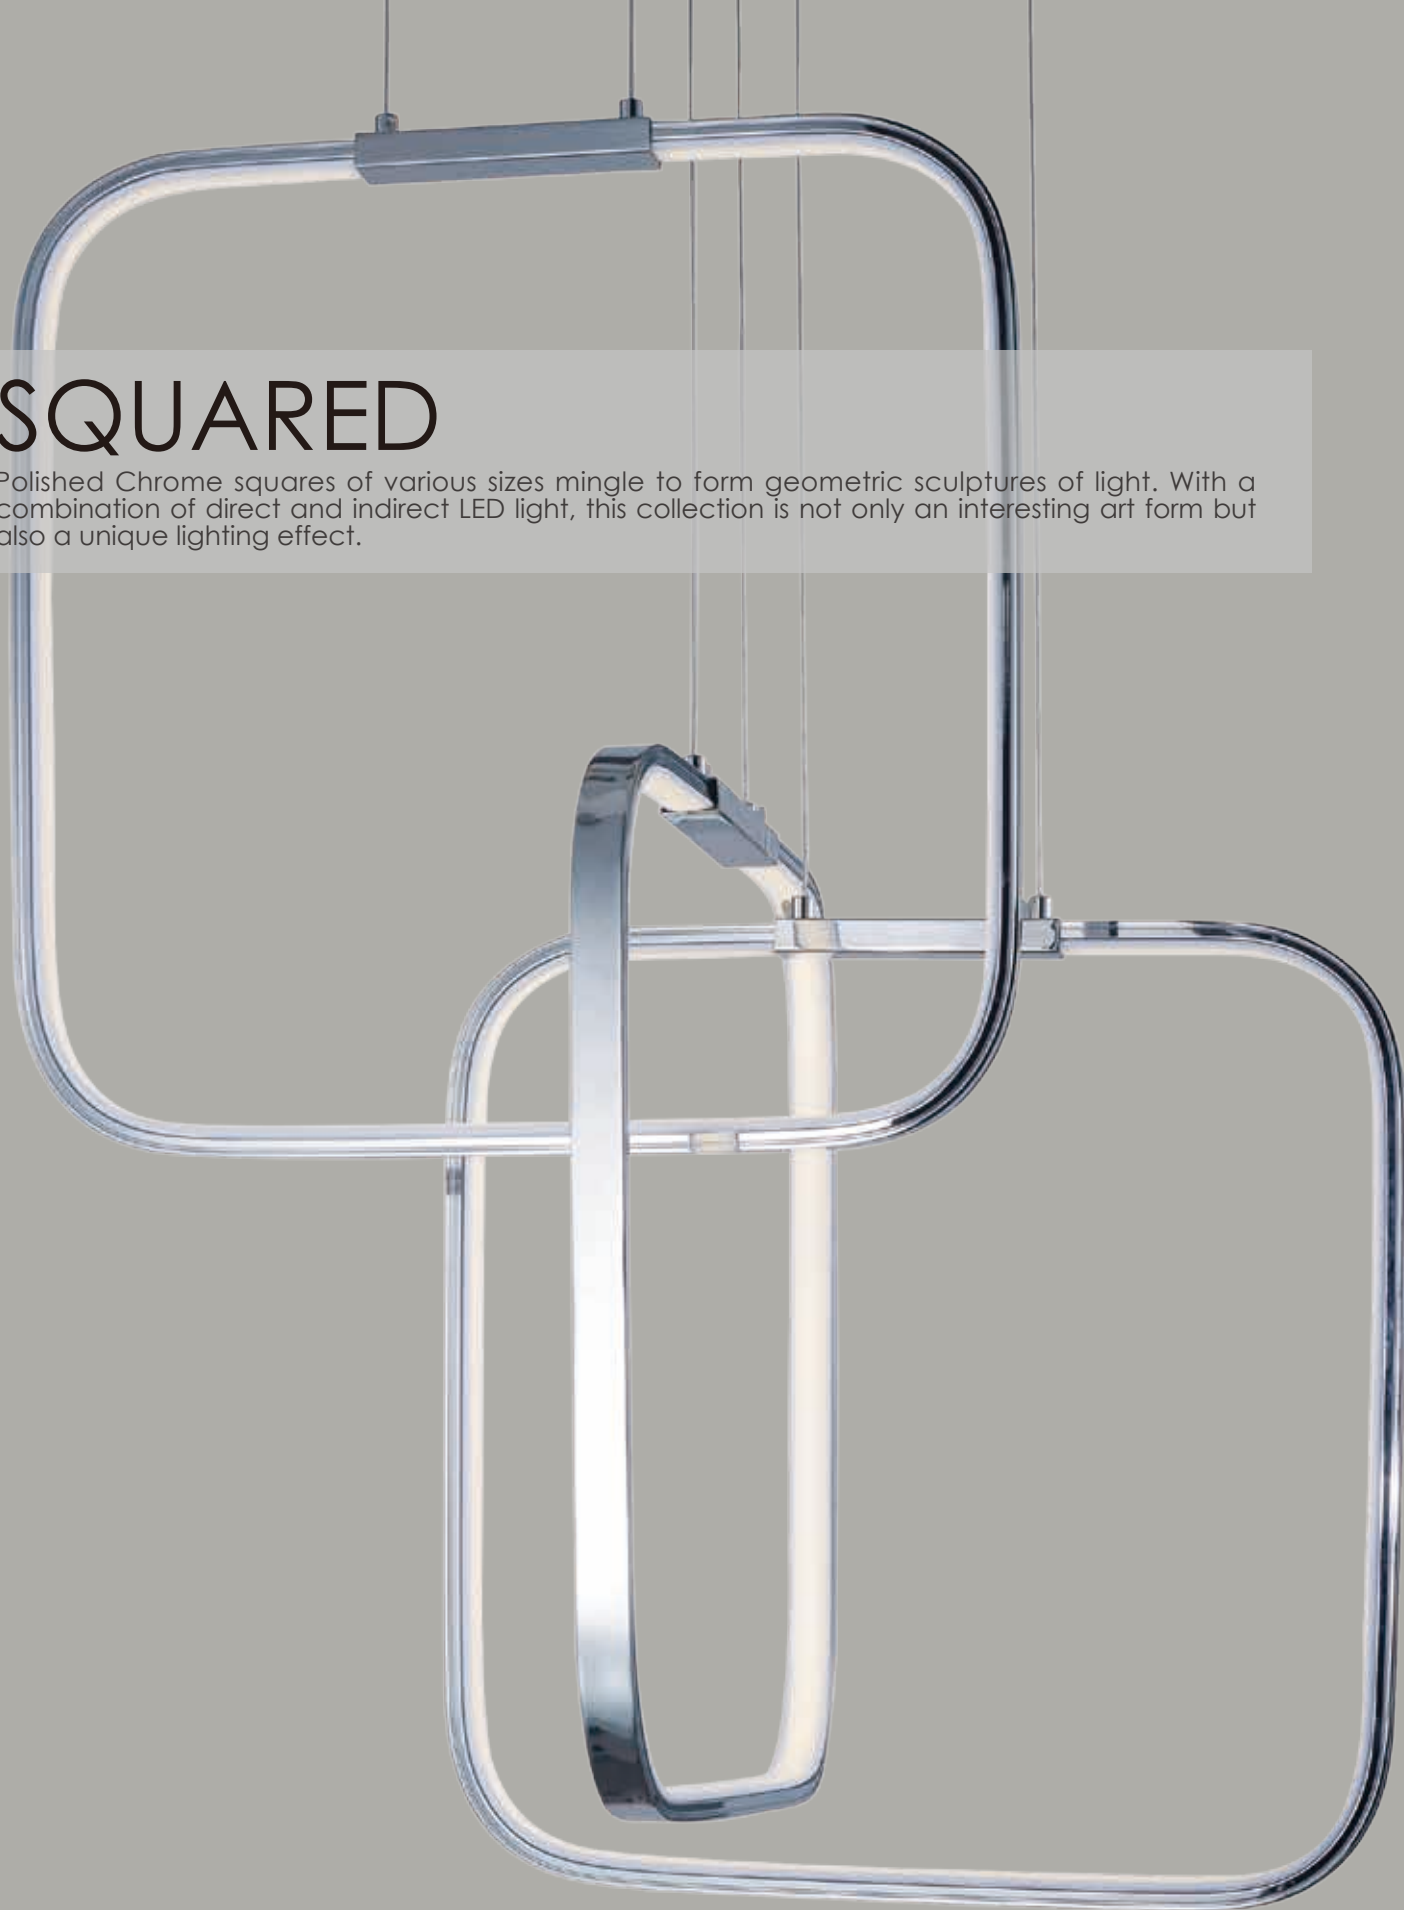

# SQUARED

Polished Chrome squares of various sizes mingle to form geometric sculptures of light. With a combination of direct and indirect LED light, this collection is not only an interesting art form but also a unique lighting effect.

# SQUARED

- Both direct and Indirect LED Lighting
- Various squares of Polished Chrome metal sculptures
- 3000K Color Temperature
- CRI 80+
- Dimmable with Triac dimmers

**E24554-PC**  
Pendant

**A**

**E24553-PC**  
Pendant

Finish: Polished Chrome (PC)

# SQUARED

- Both direct and Indirect LED Lighting
- Various squares of Polished Chrome metal sculptures
- 3000K Color Temperature
- CRI 80+
- Dimmable with Triac dimmers

**E24555-PC**  
Pendant

**A**

**E24557-PC**  
Pendant