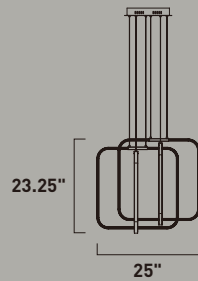

# SQUARED

- Both direct and Indirect LED Lighting
- Various squares of Polished Chrome metal sculptures
- 3000K Color Temperature
- CRI 80+
- Dimmable with Triac dimmers

**E24554-PC**  
Pendant

**A**

**E24553-PC**  
Pendant

**B**

	ITEM #	FINISH	LAMPING	DIMENSION	CRI	LUMENS	Additional Information
<b>A</b>	E24554	PC	50.4W PCB LED 3000K (Integrated)	25"W x 23.25"H x 145.25"OAH	80+	3528	LED ①
<b>B</b>	E24553	PC	29.2W PCB LED 3000K (Integrated)	21.25"L x 15.75"W x 18.25"H x 140.5"OAH	80+	2041	LED ①

**B**

	ITEM #	FINISH	LAMPING	DIMENSION	CRI	LUMENS	Additional Information
<b>A</b>	E24555	PC	77.4W PCB LED 3000K (Integrated)	23.75"W x 26"H x 148.25"OAH	80+	5418	
<b>B</b>	E24557	PC	46.4W PCB LED 3000K (Integrated)	21.25"L x 15.75"W x 34"H x 156.25"OAH	80+	3251	

Finish: Polished Chrome (PC)

**E24552-PC**  
Pendant

**C**

**E24551-PC**  
Flush Mount

**D**

**E24550-PC**  
Wall Mount

**E**

	ITEM #	FINISH	LAMPING	DIMENSION	HCO	CRI	LUMENS	Additional Information
<b>C</b>	E24552	PC	15.1W PCB LED 3000K (Integrated)	12.75"W x 14"H x 136"OAH		80+	1058	
<b>D</b>	E24551	PC	23.8W PCB LED 3000K (Integrated)	21.25"L x 15.75"W x 15.25"H		80+	1663	
<b>E</b>	E24550	PC	7.2W PCB LED 3000K (Integrated)	13.75"W x 10"H x 1.25"Ext.	6.75"	80+	504	