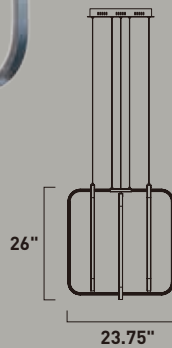

**B**

	ITEM #	FINISH	LAMPING	DIMENSION	CRI	LUMENS	Additional Information
<b>A</b>	E24554	PC	50.4W PCB LED 3000K (Integrated)	25"W x 23.25"H x 145.25"OAH	80+	3528	LED ①
<b>B</b>	E24553	PC	29.2W PCB LED 3000K (Integrated)	21.25"L x 15.75"W x 18.25"H x 140.5"OAH	80+	2041	LED ①

# SQUARED

- Both direct and Indirect LED Lighting
- Various squares of Polished Chrome metal sculptures
- 3000K Color Temperature
- CRI 80+
- Dimmable with Triac dimmers

**E24555-PC**  
Pendant

**A**

**E24557-PC**  
Pendant

**B**

	ITEM #	FINISH	LAMPING	DIMENSION	CRI	LUMENS	Additional Information
<b>A</b>	E24555	PC	77.4W PCB LED 3000K (Integrated)	23.75"W x 26"H x 148.25"OAH	80+	5418	
<b>B</b>	E24557	PC	46.4W PCB LED 3000K (Integrated)	21.25"L x 15.75"W x 34"H x 156.25"OAH	80+	3251	