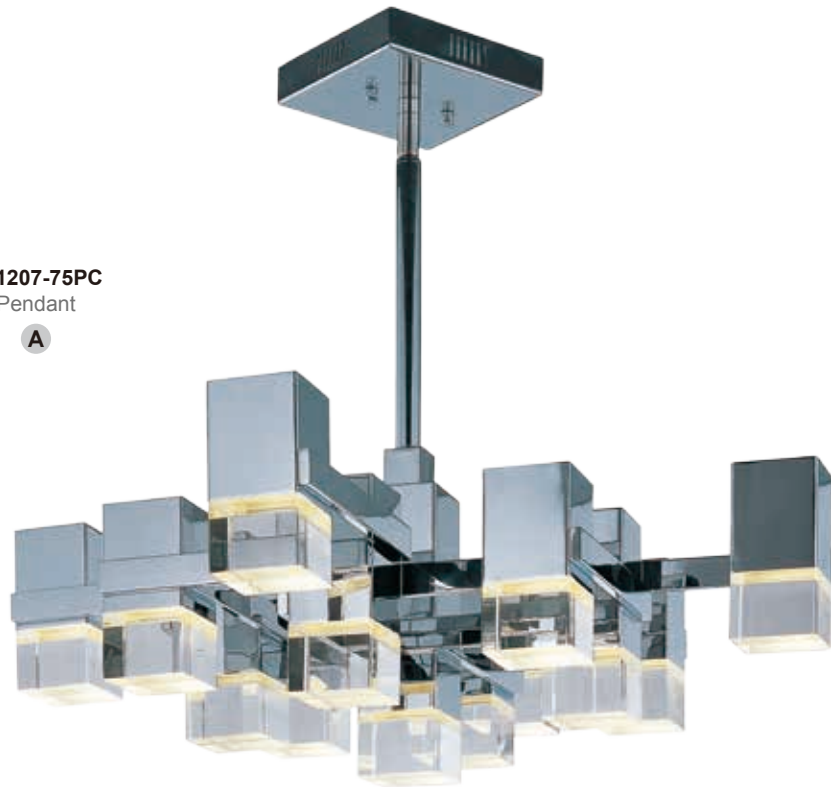

# NOVA

A retro modern style featuring large blocks of clear acrylic supported by a geometric metal frame of Polished Chrome. Each square housing enclosed a high power LED module powered by a dimmable driver.

# NOVA

- 3000K Color Temperature
- Polished Chrome blocks with Clear Acrylic bottom
- Dimmable with Triac dimmers

**E31205-75PC**  
Pendant

**A**

	ITEM #	FINISH	LAMPING	DIMENSION	LUMENS	Additional Information
<b>A</b>	E31205	75PC	8 x 2.4W PCB LED 3000K (Integrated)	43"L x 23"W x 11"H x 58"OAH	1344	Includes Two 6" Stems (ESTR10006PC-DZ) Includes Six 12" Stems (ESTR10012PC-DZ)

# NOVA

- 3000K Color Temperature
- Polished Chrome blocks with Clear Acrylic bottom
- Dimmable with Triac dimmers

**E31207-75PC**  
Pendant  
**A**

**E31206-75PC**  
Pendant  
**B**

ITEM #	FINISH	LAMPING	DIMENSION	LUMENS	Additional Information	
<b>A</b>	E31207	75PC	13 x 2.4W PCB LED 3000K (Integrated)	32"L x 23"W x 11"H x 59.75"OAH	2184	Includes One 6" Stem (ESTR10006PC-DZ) Includes Three 12" Stems (ESTR10012PC-DZ) 
<b>B</b>	E31206	75PC	9 x 2.4W PCB LED 3000K (Integrated)	26"L x 26"W x 11"H x 59.75"OAH	1512	Includes One 6" Stem (ESTR10006PC-DZ) Includes Three 12" Stems (ESTR10012PC-DZ) 

Finish: Clear Acrylic (75) Polished Chrome (PC)

**E31200-75PC**  
Flush Mount

**C**

**E31201-75PC**  
Flush/Wall Mount

**D**

	ITEM #	FINISH	LAMPING	DIMENSION	HCO LUMENS	Additional Information
<b>C</b>	E31200	75PC	9 x 2.4W PCB LED 3000K (Integrated)	26"W x 10"H	1512	LED
<b>D</b>	E31201	75PC	5 x 2.4W PCB LED 3000K (Integrated)	11.75"W x 22.5"H x 6.5"Ext.	11.2" 840	Adjustable for Ceiling or Wall Mount  LED