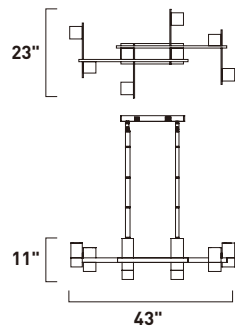

# NOVA

- 3000K Color Temperature
- Polished Chrome blocks with Clear Acrylic bottom
- Dimmable with Triac dimmers

**E31205-75PC**  
Pendant

**A**

	ITEM #	FINISH	LAMPING	DIMENSION	LUMENS	Additional Information
<b>A</b>	E31205	75PC	8 x 2.4W PCB LED 3000K (Integrated)	43"L x 23"W x 11"H x 58"OAH	1344	Includes Two 6" Stems (ESTR10006PC-DZ) Includes Six 12" Stems (ESTR10012PC-DZ)

# NOVA

- 3000K Color Temperature
- Polished Chrome blocks with Clear Acrylic bottom
- Dimmable with Triac dimmers

**E31207-75PC**  
Pendant  
**A**

**E31206-75PC**  
Pendant  
**B**

ITEM #	FINISH	LAMPING	DIMENSION	LUMENS	Additional Information	
<b>A</b>	E31207	75PC	13 x 2.4W PCB LED 3000K (Integrated)	32"L x 23"W x 11"H x 59.75"OAH	2184	Includes One 6" Stem (ESTR10006PC-DZ) Includes Three 12" Stems (ESTR10012PC-DZ) 
<b>B</b>	E31206	75PC	9 x 2.4W PCB LED 3000K (Integrated)	26"L x 26"W x 11"H x 59.75"OAH	1512	Includes One 6" Stem (ESTR10006PC-DZ) Includes Three 12" Stems (ESTR10012PC-DZ) 

Finish: Clear Acrylic (75) Polished Chrome (PC)

**E31200-75PC**  
Flush Mount

**C**

**E31201-75PC**  
Flush/Wall Mount

**D**

	ITEM #	FINISH	LAMPING	DIMENSION	HCO LUMENS	Additional Information
<b>C</b>	E31200	75PC	9 x 2.4W PCB LED 3000K (Integrated)	26"W x 10"H	1512	LED
<b>D</b>	E31201	75PC	5 x 2.4W PCB LED 3000K (Integrated)	11.75"W x 22.5"H x 6.5"Ext.	11.2" 840	Adjustable for Ceiling or Wall Mount  LED