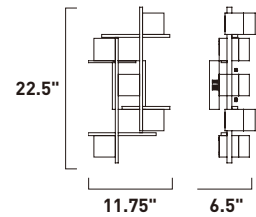

# NOVA

- 3000K Color Temperature
- Polished Chrome blocks with Clear Acrylic bottom
- Dimmable with Triac dimmers

**E31207-75PC**  
Pendant  
**A**

**E31206-75PC**  
Pendant  
**B**

ITEM #	FINISH	LAMPING	DIMENSION	LUMENS	Additional Information	
<b>A</b>	E31207	75PC	13 x 2.4W PCB LED 3000K (Integrated)	32"L x 23"W x 11"H x 59.75"OAH	2184	Includes One 6" Stem (ESTR10006PC-DZ) Includes Three 12" Stems (ESTR10012PC-DZ) 
<b>B</b>	E31206	75PC	9 x 2.4W PCB LED 3000K (Integrated)	26"L x 26"W x 11"H x 59.75"OAH	1512	Includes One 6" Stem (ESTR10006PC-DZ) Includes Three 12" Stems (ESTR10012PC-DZ) 

Finish: Clear Acrylic (75) Polished Chrome (PC)

**E31200-75PC**  
Flush Mount

**C**

**E31201-75PC**  
Flush/Wall Mount

**D**

	ITEM #	FINISH	LAMPING	DIMENSION	HCO LUMENS	Additional Information
<b>C</b>	E31200	75PC	9 x 2.4W PCB LED 3000K (Integrated)	26"W x 10"H	1512	LED
<b>D</b>	E31201	75PC	5 x 2.4W PCB LED 3000K (Integrated)	11.75"W x 22.5"H x 6.5"Ext.	11.2" 840	Adjustable for Ceiling or Wall Mount  LED