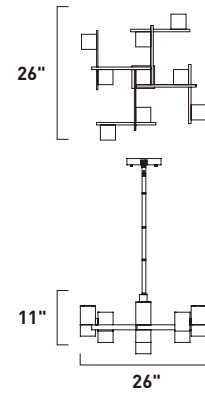

# NOVA

- 3000K Color Temperature
- Polished Chrome blocks with Clear Acrylic bottom
- Dimmable with Triac dimmers

**E31205-75PC**  
Pendant

**A**

	ITEM #	FINISH	LAMPING	DIMENSION	LUMENS	Additional Information
<b>A</b>	E31205	75PC	8 x 2.4W PCB LED 3000K (Integrated)	43"L x 23"W x 11"H x 58"OAH	1344	Includes Two 6" Stems (ESTR10006PC-DZ) Includes Six 12" Stems (ESTR10012PC-DZ)

# NOVA

- 3000K Color Temperature
- Polished Chrome blocks with Clear Acrylic bottom
- Dimmable with Triac dimmers

**E31207-75PC**  
Pendant  
**A**

**E31206-75PC**  
Pendant  
**B**

ITEM #	FINISH	LAMPING	DIMENSION	LUMENS	Additional Information	
<b>A</b>	E31207	75PC	13 x 2.4W PCB LED 3000K (Integrated)	32"L x 23"W x 11"H x 59.75"OAH	2184	Includes One 6" Stem (ESTR10006PC-DZ) Includes Three 12" Stems (ESTR10012PC-DZ) 
<b>B</b>	E31206	75PC	9 x 2.4W PCB LED 3000K (Integrated)	26"L x 26"W x 11"H x 59.75"OAH	1512	Includes One 6" Stem (ESTR10006PC-DZ) Includes Three 12" Stems (ESTR10012PC-DZ) 

Finish: Clear Acrylic (75) Polished Chrome (PC)

**E31200-75PC**  
Flush Mount

**C**

**E31201-75PC**  
Flush/Wall Mount

**D**

	ITEM #	FINISH	LAMPING	DIMENSION	HCO LUMENS	Additional Information
<b>C</b>	E31200	75PC	9 x 2.4W PCB LED 3000K (Integrated)	26"W x 10"H	1512	LED
<b>D</b>	E31201	75PC	5 x 2.4W PCB LED 3000K (Integrated)	11.75"W x 22.5"H x 6.5"Ext.	11.2" 840	Adjustable for Ceiling or Wall Mount  LED