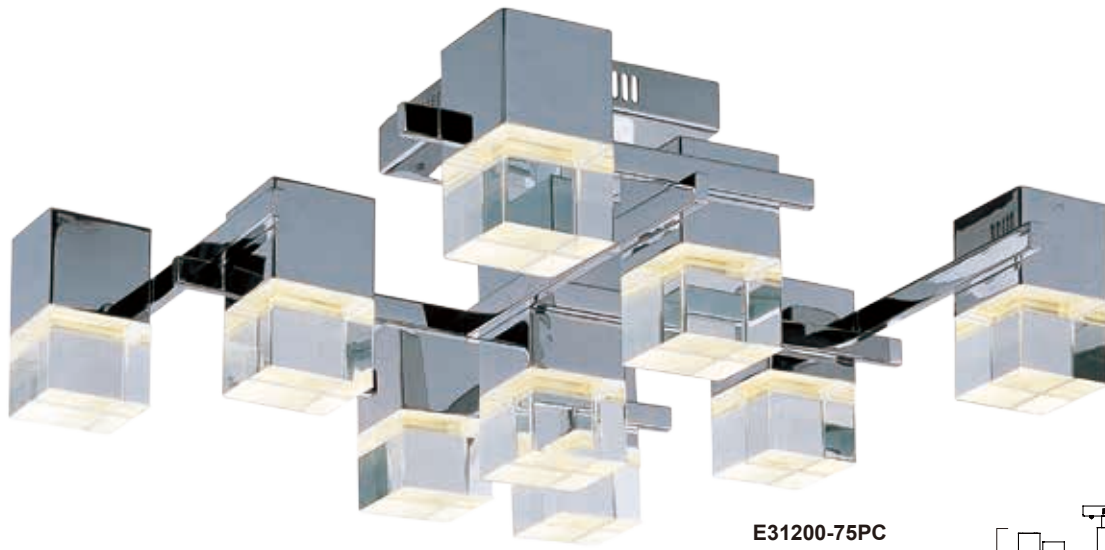

# NOVA

- 3000K Color Temperature
- Polished Chrome blocks with Clear Acrylic bottom
- Dimmable with Triac dimmers

**E31205-75PC**  
Pendant

**A**

	ITEM #	FINISH	LAMPING	DIMENSION	LUMENS	Additional Information
<b>A</b>	E31205	75PC	8 x 2.4W PCB LED 3000K (Integrated)	43"L x 23"W x 11"H x 58"OAH	1344	Includes Two 6" Stems (ESTR10006PC-DZ) Includes Six 12" Stems (ESTR10012PC-DZ)

# NOVA

- 3000K Color Temperature
- Polished Chrome blocks with Clear Acrylic bottom
- Dimmable with Triac dimmers

**E31207-75PC**  
Pendant  
**A**

**E31206-75PC**  
Pendant  
**B**

ITEM #	FINISH	LAMPING	DIMENSION	LUMENS	Additional Information	
<b>A</b>	E31207	75PC	13 x 2.4W PCB LED 3000K (Integrated)	32"L x 23"W x 11"H x 59.75"OAH	2184	Includes One 6" Stem (ESTR10006PC-DZ) Includes Three 12" Stems (ESTR10012PC-DZ) 
<b>B</b>	E31206	75PC	9 x 2.4W PCB LED 3000K (Integrated)	26"L x 26"W x 11"H x 59.75"OAH	1512	Includes One 6" Stem (ESTR10006PC-DZ) Includes Three 12" Stems (ESTR10012PC-DZ) 

Finish: Clear Acrylic (75) Polished Chrome (PC)

**E31200-75PC**  
Flush Mount

**C**

**E31201-75PC**  
Flush/Wall Mount

**D**

	ITEM #	FINISH	LAMPING	DIMENSION	HCO LUMENS	Additional Information
<b>C</b>	E31200	75PC	9 x 2.4W PCB LED 3000K (Integrated)	26"W x 10"H	1512	LED
<b>D</b>	E31201	75PC	5 x 2.4W PCB LED 3000K (Integrated)	11.75"W x 22.5"H x 6.5"Ext.	11.2" 840	Adjustable for Ceiling or Wall Mount  LED