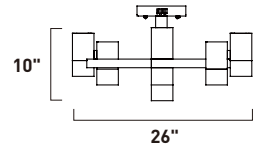

# NOVA

- 3000K Color Temperature
- Polished Chrome blocks with Clear Acrylic bottom
- Dimmable with Triac dimmers

**E31207-75PC**  
Pendant  
**A**

**E31206-75PC**  
Pendant  
**B**

ITEM #	FINISH	LAMPING	DIMENSION	LUMENS	Additional Information	
<b>A</b>	E31207	75PC	13 x 2.4W PCB LED 3000K (Integrated)	32"L x 23"W x 11"H x 59.75"OAH	2184	Includes One 6" Stem (ESTR10006PC-DZ) Includes Three 12" Stems (ESTR10012PC-DZ) 
<b>B</b>	E31206	75PC	9 x 2.4W PCB LED 3000K (Integrated)	26"L x 26"W x 11"H x 59.75"OAH	1512	Includes One 6" Stem (ESTR10006PC-DZ) Includes Three 12" Stems (ESTR10012PC-DZ) 

Finish: Clear Acrylic (75) Polished Chrome (PC)

**E31200-75PC**  
Flush Mount

**C**

**E31201-75PC**  
Flush/Wall Mount

**D**

	ITEM #	FINISH	LAMPING	DIMENSION	HCO LUMENS	Additional Information
<b>C</b>	E31200	75PC	9 x 2.4W PCB LED 3000K (Integrated)	26"W x 10"H	1512	LED
<b>D</b>	E31201	75PC	5 x 2.4W PCB LED 3000K (Integrated)	11.75"W x 22.5"H x 6.5"Ext.	11.2" 840	Adjustable for Ceiling or Wall Mount  LED