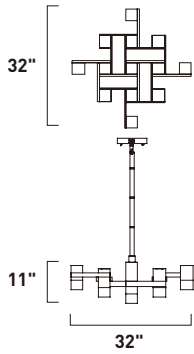

# NOVA

- 3000K Color Temperature
- Polished Chrome blocks with Clear Acrylic bottom
- Dimmable with Triac dimmers

**E31205-75PC**  
Pendant

**A**

	ITEM #	FINISH	LAMPING	DIMENSION	LUMENS	Additional Information
<b>A</b>	E31205	75PC	8 x 2.4W PCB LED 3000K (Integrated)	43"L x 23"W x 11"H x 58"OAH	1344	Includes Two 6" Stems (ESTR10006PC-DZ) Includes Six 12" Stems (ESTR10012PC-DZ)

# NOVA

- 3000K Color Temperature
- Polished Chrome blocks with Clear Acrylic bottom
- Dimmable with Triac dimmers

**E31207-75PC**  
Pendant  
**A**

**E31206-75PC**  
Pendant  
**B**

ITEM #	FINISH	LAMPING	DIMENSION	LUMENS	Additional Information	
<b>A</b>	E31207	75PC	13 x 2.4W PCB LED 3000K (Integrated)	32"L x 23"W x 11"H x 59.75"OAH	2184	Includes One 6" Stem (ESTR10006PC-DZ) Includes Three 12" Stems (ESTR10012PC-DZ) 
<b>B</b>	E31206	75PC	9 x 2.4W PCB LED 3000K (Integrated)	26"L x 26"W x 11"H x 59.75"OAH	1512	Includes One 6" Stem (ESTR10006PC-DZ) Includes Three 12" Stems (ESTR10012PC-DZ) 

Finish: Clear Acrylic (75) Polished Chrome (PC)

**E31200-75PC**  
Flush Mount

**C**

**E31201-75PC**  
Flush/Wall Mount

**D**

	ITEM #	FINISH	LAMPING	DIMENSION	HCO LUMENS	Additional Information
<b>C</b>	E31200	75PC	9 x 2.4W PCB LED 3000K (Integrated)	26"W x 10"H	1512	LED
<b>D</b>	E31201	75PC	5 x 2.4W PCB LED 3000K (Integrated)	11.75"W x 22.5"H x 6.5"Ext.	11.2" 840	Adjustable for Ceiling or Wall Mount  LED