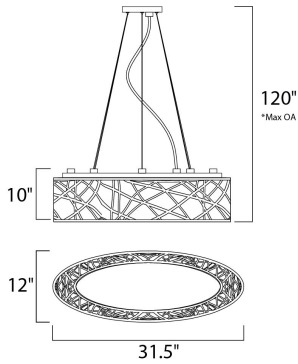

*max overall height

MEASUREMENTS

- DIMENSION : 31.5" L x 12" W x 10" H
- MAX OAH : 120" OAH
- CANOPY : 5" W x 1" H x 10" L
- HANGING WEIGHT : 11.66 lb

LAMPING

- INPUT VOLTAGE : 120V
- LUMENS : 4,960 Rated
- BULB : 9 x 2.9W LED G9 , 26W Total
- BULB INCLUDED : (Included)
- DIMMABLE : Yes
- COLOR_TEMP : 2700K