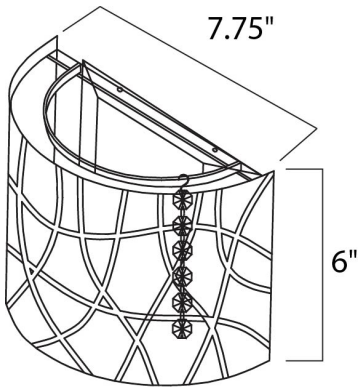

PRODUCT DESCRIPTION

Legendary meets contemporary with the Inca Collection. Reminiscent of the mythical tales of Incan treasures, the fixtures offer brilliantly shining crystal enclosed within a precision laser-cut sheath that cannot be duplicated. The glow of the LED light from within casts a beautifully radiant shine that adorns the outer permeable layer.

MEASUREMENTS

DIMENSION : 7.75" L x 7.8" W x 5.9" H x 4" Ext
 MAX OAH : 6.75" W x 5.13" H
 HANGING WEIGHT : 1.54 lb

LAMPING

INPUT VOLTAGE : 120V
 LUMENS : 550 Rated
 BULB : 1 x 2.9W LED G9 , 3W Total
 BULB INCLUDED : (Included)
 DIMMABLE : Yes
 COLOR_TEMP : 2700K